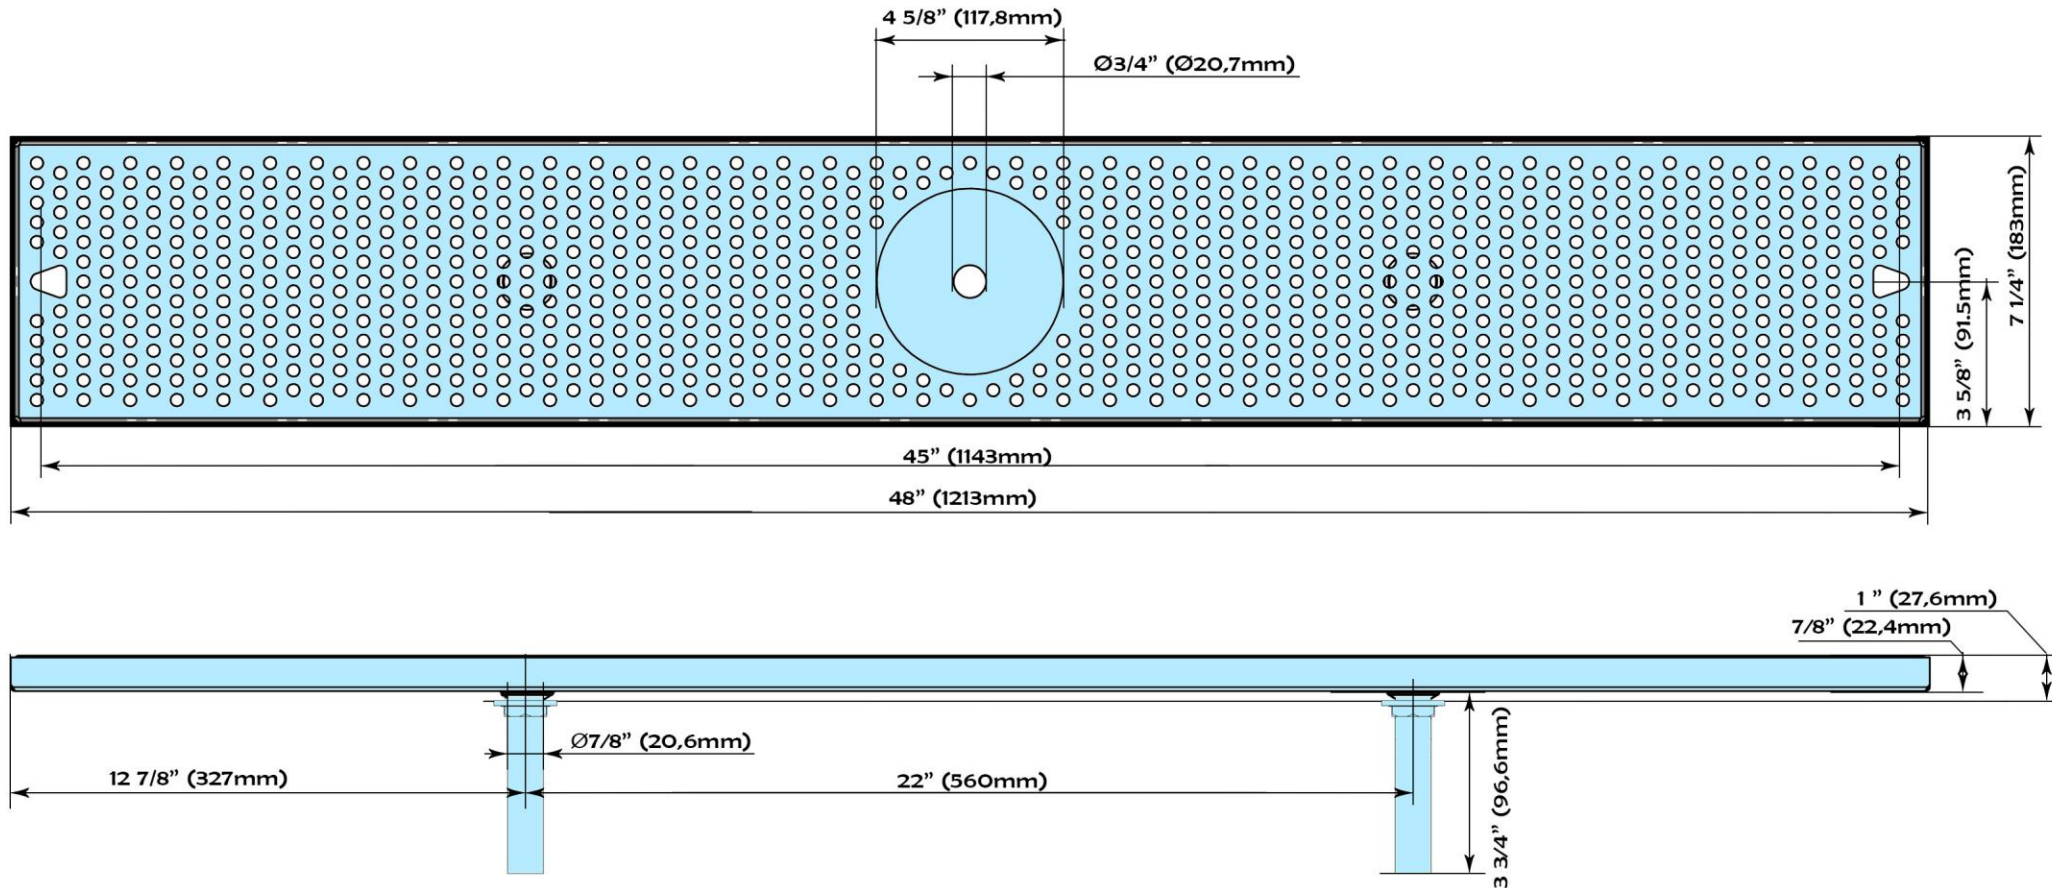

UBC group USA

65 North Central Dr. O'Fallon, MO 63366, USA
Ph.: (636) 379-2226, Fax: (866) 659-8904
Toll Free: (888) 808-9286
Email: info@beer-co.us
Web: www.beer-co.us

UBC Group Latin America

Kepler 7, PB, Mexico City 11590
Ph: +(52) 55 2624 3458
Email: info@beer-co.com.mx
Web: www.beer-co.com.mx

UBC Group Canada

1143 Haultain Court,
Mississauga, ON, L4W 2K1
Ph: (905) 629-2597
Email: info@beer-co.ca
Web: www.beer-co.ca