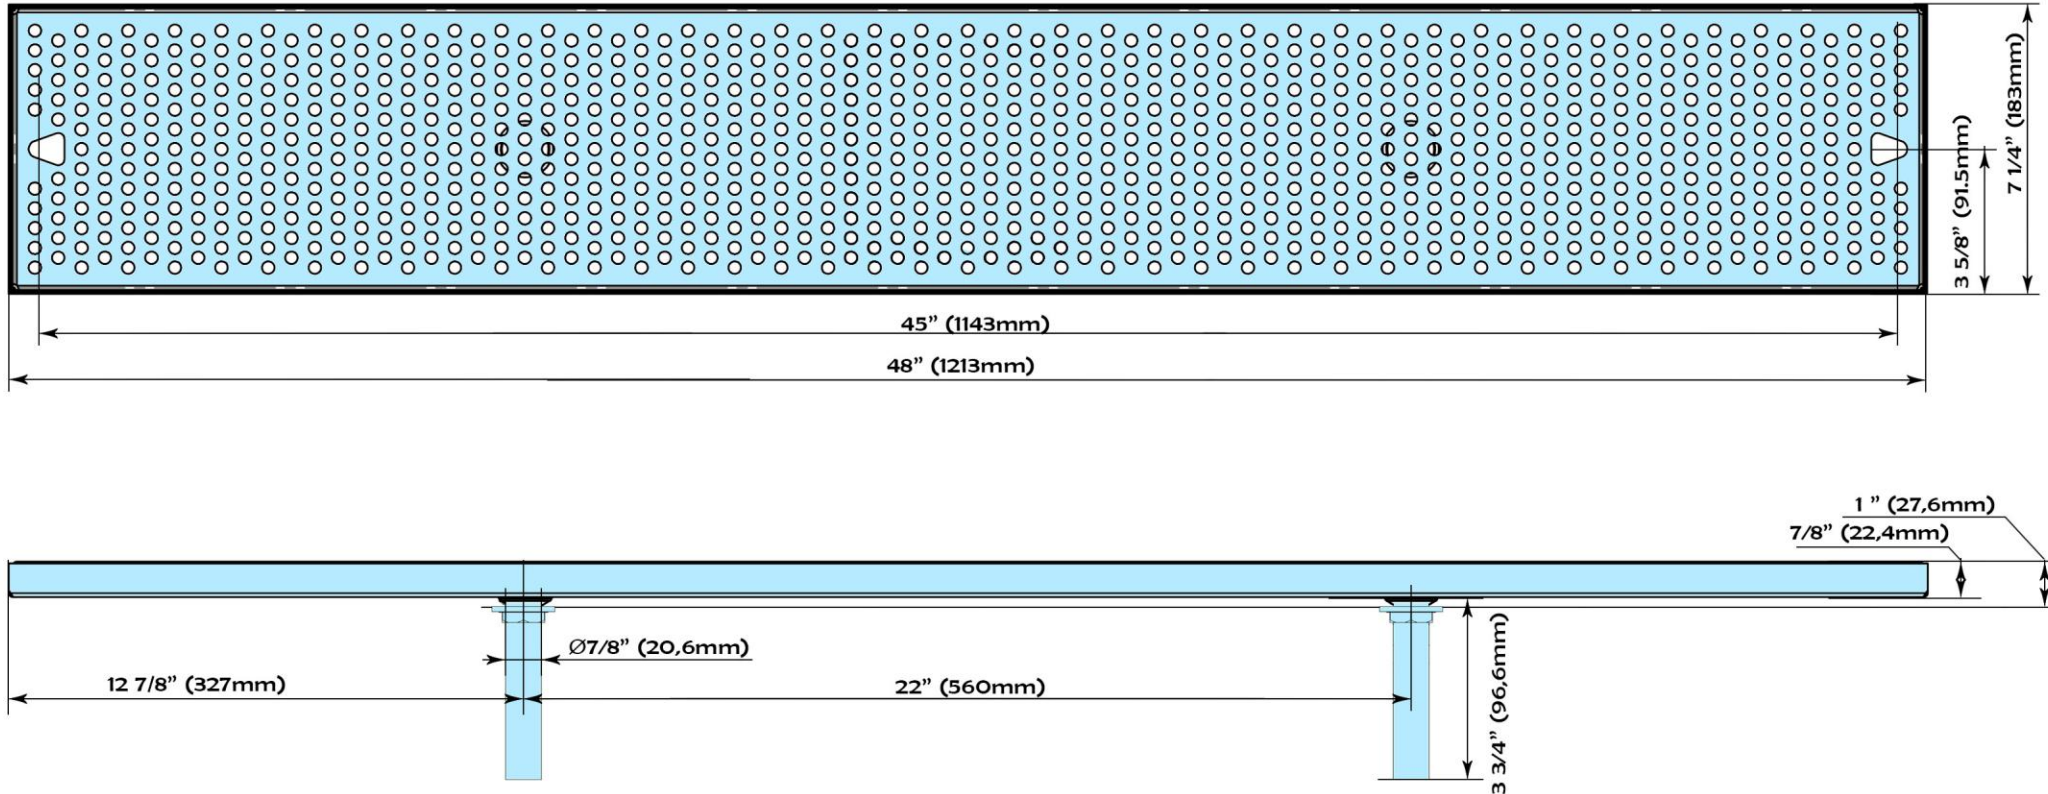

UBC group USA

65 North Central Dr. O'Fallon, MO 63366, USA
Ph.: (636) 379-2226, Fax: (866) 659-8904
Toll Free: (888) 808-9286
Email: info@beer-co.us
Web: www.beer-co.us

UBC Group Latin America

Kepler 7, PB, Mexico City 11590
Ph: +(52) 55 2624 3458
Email: info@beer-co.com.mx
Web: www.beer-co.com.mx

UBC Group Canada

1143 Haultain Court,
Mississauga, ON, L4W 2K1
Ph: (905) 629-2597
Email: info@beer-co.ca
Web: www.beer-co.ca