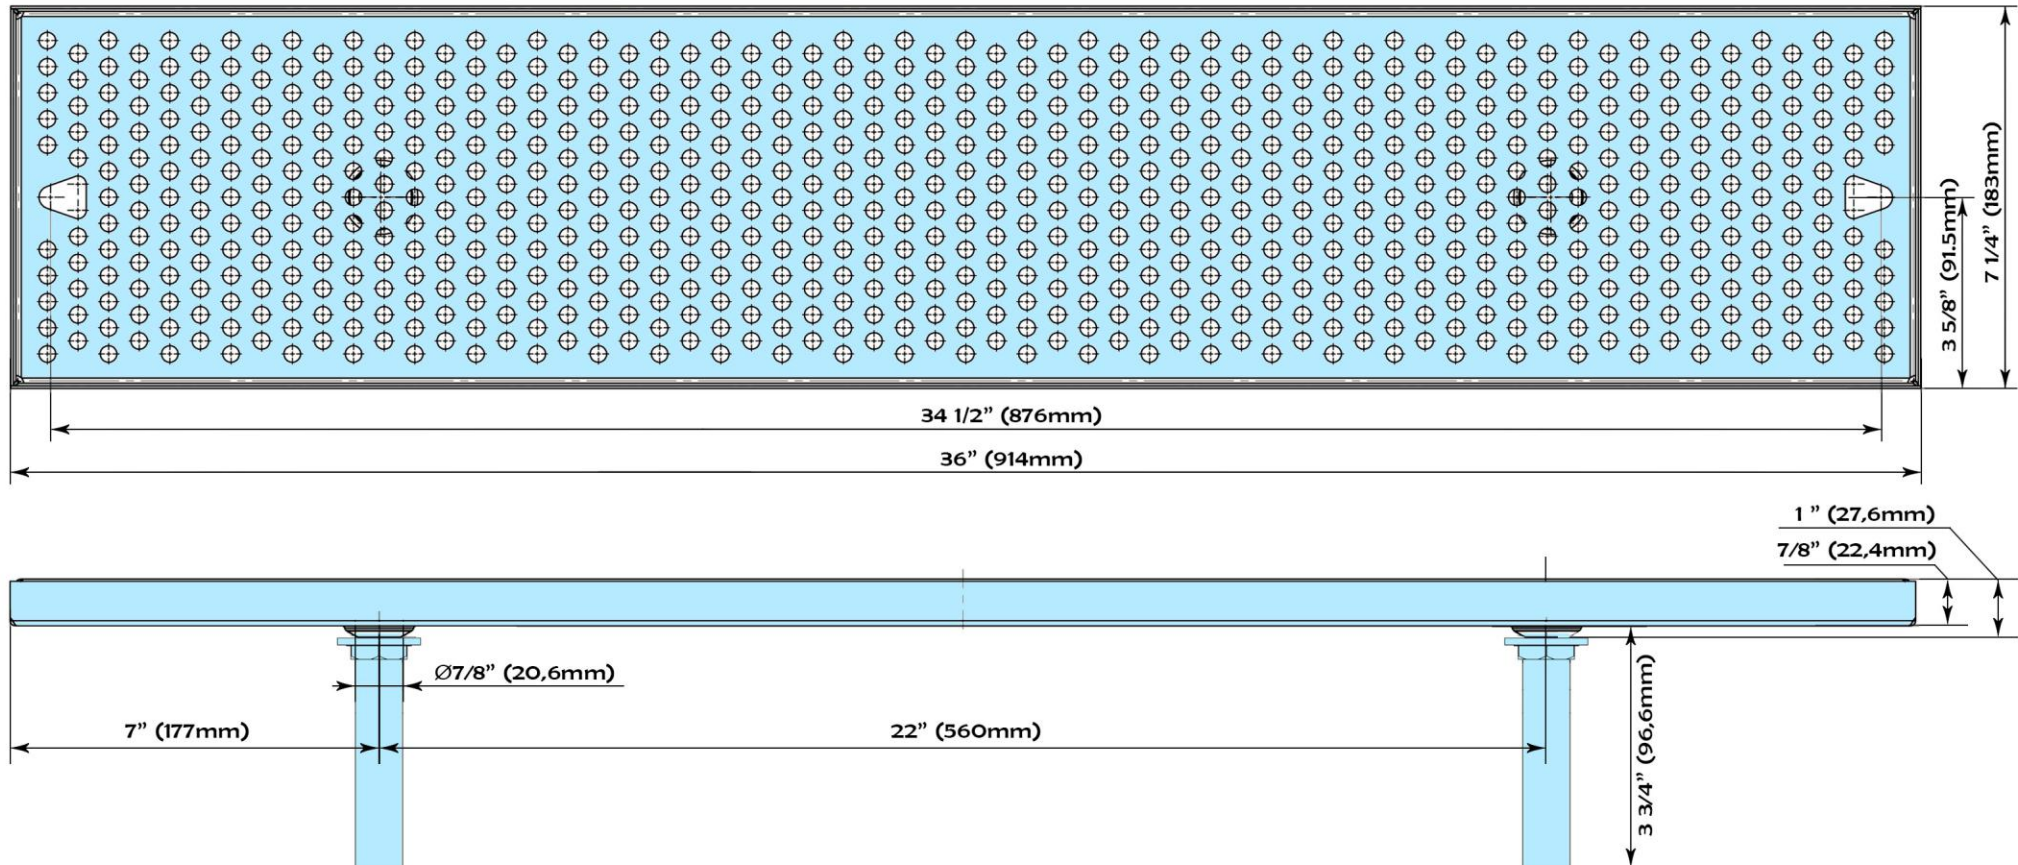

UBC group USA

65 North Central Dr. O'Fallon, MO 63366, USA
Ph.: (636) 379-2226, Fax: (866) 659-8904
Toll Free: (888) 808-9286
Email: info@beer-co.us
Web: www.beer-co.us

UBC Group Latin America

Kepler 7, PB, Mexico City 11590
Ph: +(52) 55 2624 3458
Email: info@beer-co.com.mx
Web: www.beer-co.com.mx

UBC Group Canada

1143 Haultain Court,
Mississauga, ON, L4W 2K1
Ph: (905) 629-2597
Email: info@beer-co.ca
Web: www.beer-co.ca