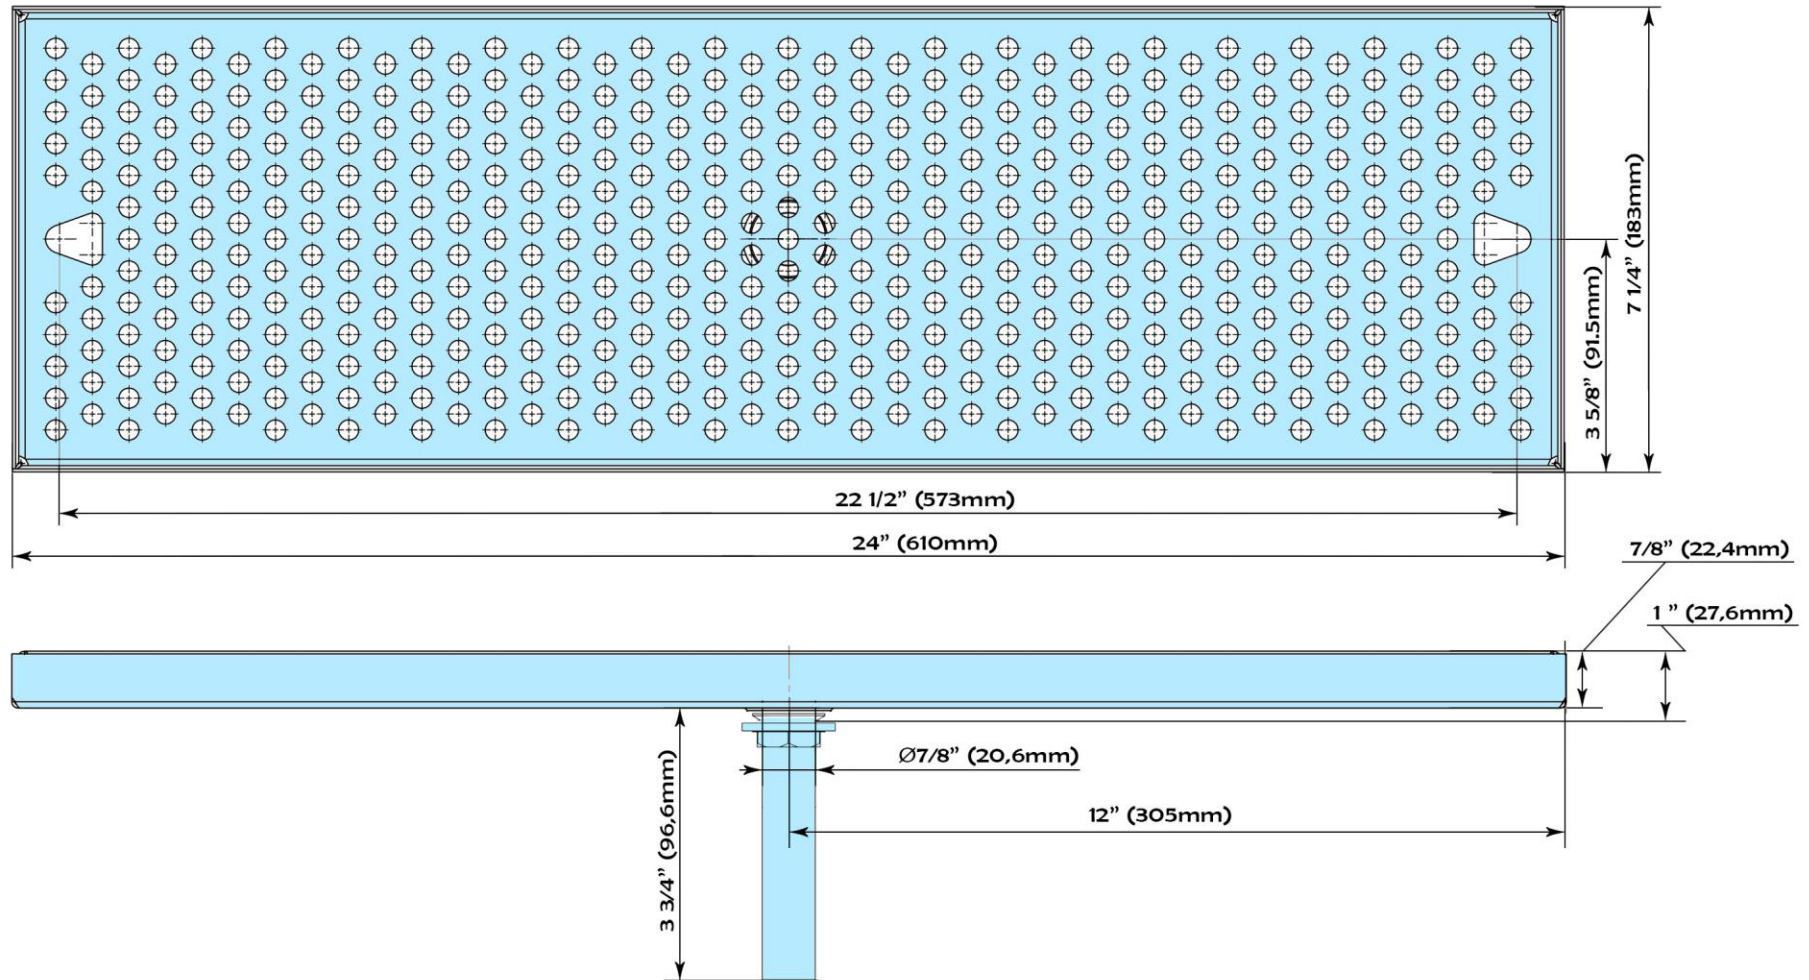

UBC group USA

65 North Central Dr. O'Fallon, MO 63366, USA
Ph.: (636) 379-2226, Fax: (866) 659-8904
Toll Free: (888) 808-9286
Email: info@beer-co.us
Web: www.beer-co.us

UBC Group Latin America

Kepler 7, PB, Mexico City 11590
Ph: +(52) 55 2624 3458
Email: info@beer-co.com.mx
Web: www.beer-co.com.mx

UBC Group Canada

1143 Haultain Court,
Mississauga, ON, L4W 2K1
Ph: (905) 629-2597
Email: info@beer-co.ca
Web: www.beer-co.ca