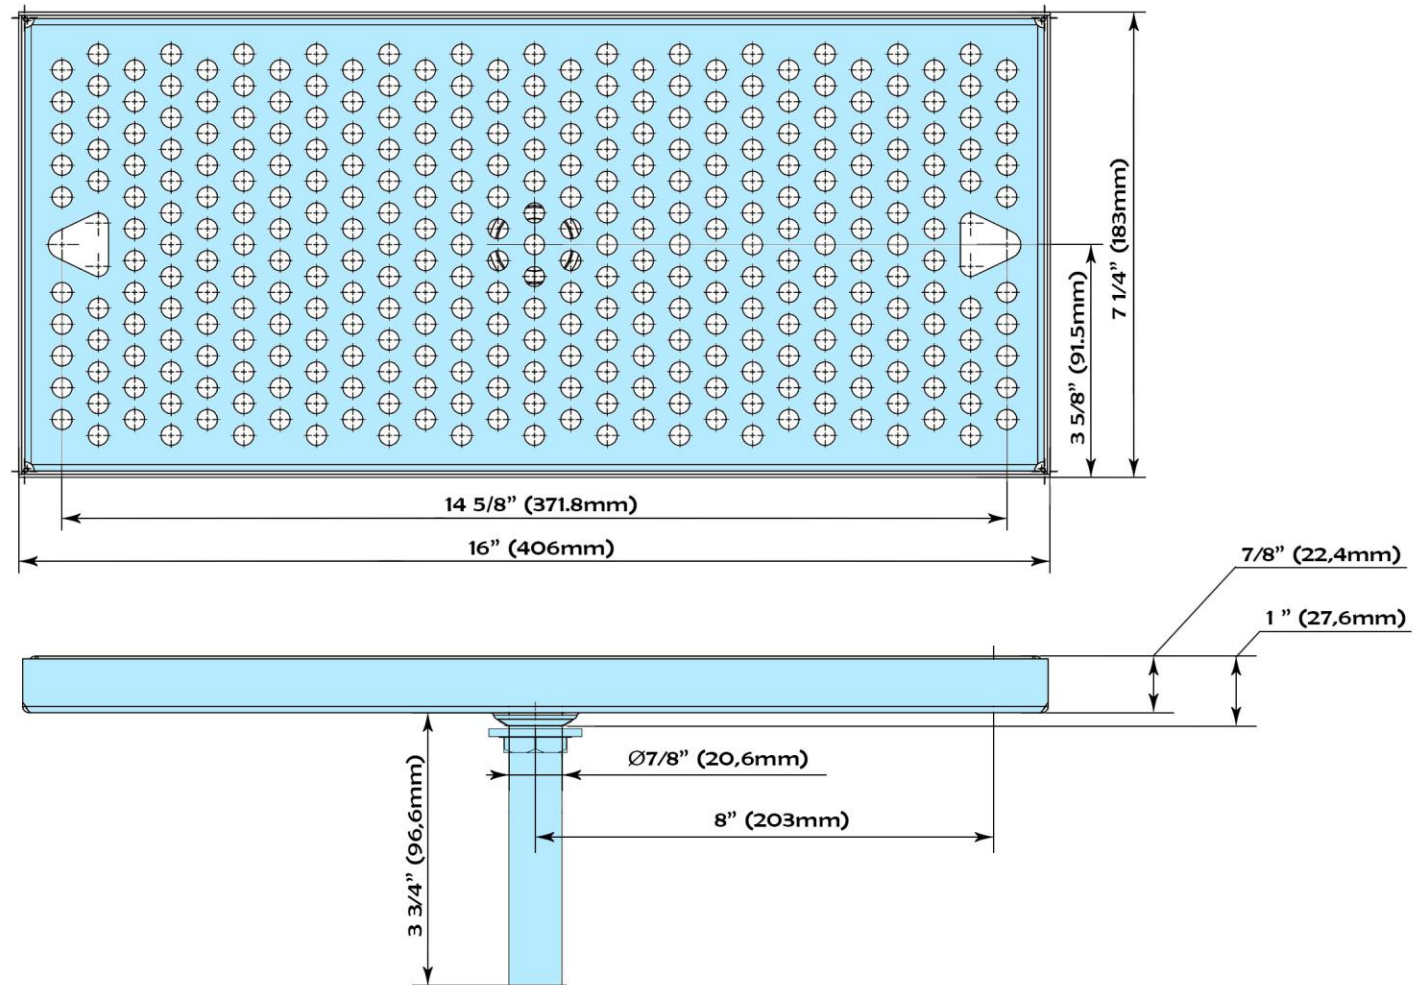

UBC group USA

65 North Central Dr. O'Fallon, MO 63366, USA
Ph.: (636) 379-2226, Fax: (866) 659-8904
Toll Free: (888) 808-9286
Email: info@beer-co.us
Web: www.beer-co.us

UBC Group Latin America

Kepler 7, PB, Mexico City 11590
Ph: +(52) 55 2624 3458
Email: info@beer-co.com.mx
Web: www.beer-co.com.mx

UBC Group Canada

1143 Haultain Court,
Mississauga, ON, L4W 2K1
Ph: (905) 629-2597
Email: info@beer-co.ca
Web: www.beer-co.ca