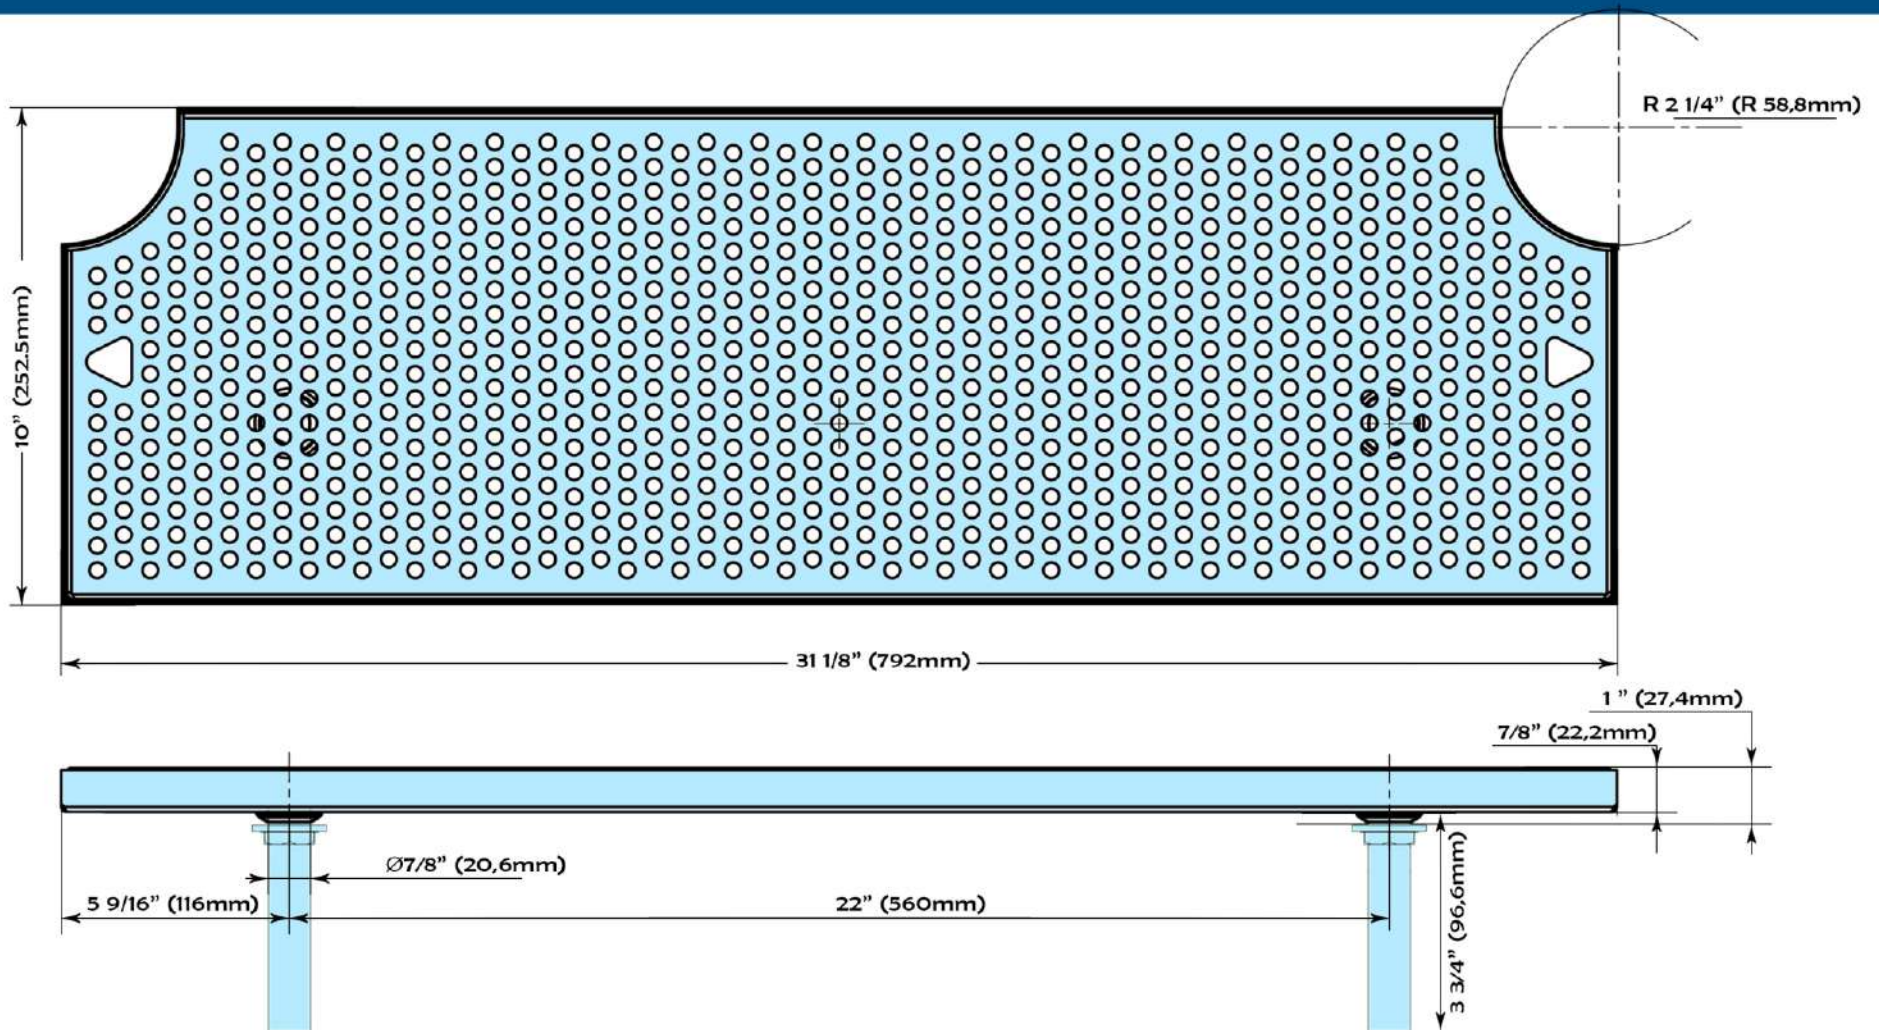

UBC group USA

65 North Central Dr. O'Fallon, MO 63366, USA
Ph.: (636) 379-2226, Fax: (866) 659-8904
Toll Free: (888) 808-9286
Email: info@beer-co.us
Web: www.beer-co.us

UBC Group Latin America

Kepler 7, PB, Mexico City 11590
Ph: +(52) 55 2624 3458
Email: info@beer-co.com.mx
Web: www.beer-co.com.mx

UBC Group Canada

1143 Haultain Court,
Mississauga, ON, L4W 2K1
Ph: (905) 629-2597
Email: info@beer-co.ca
Web: www.beer-co.ca