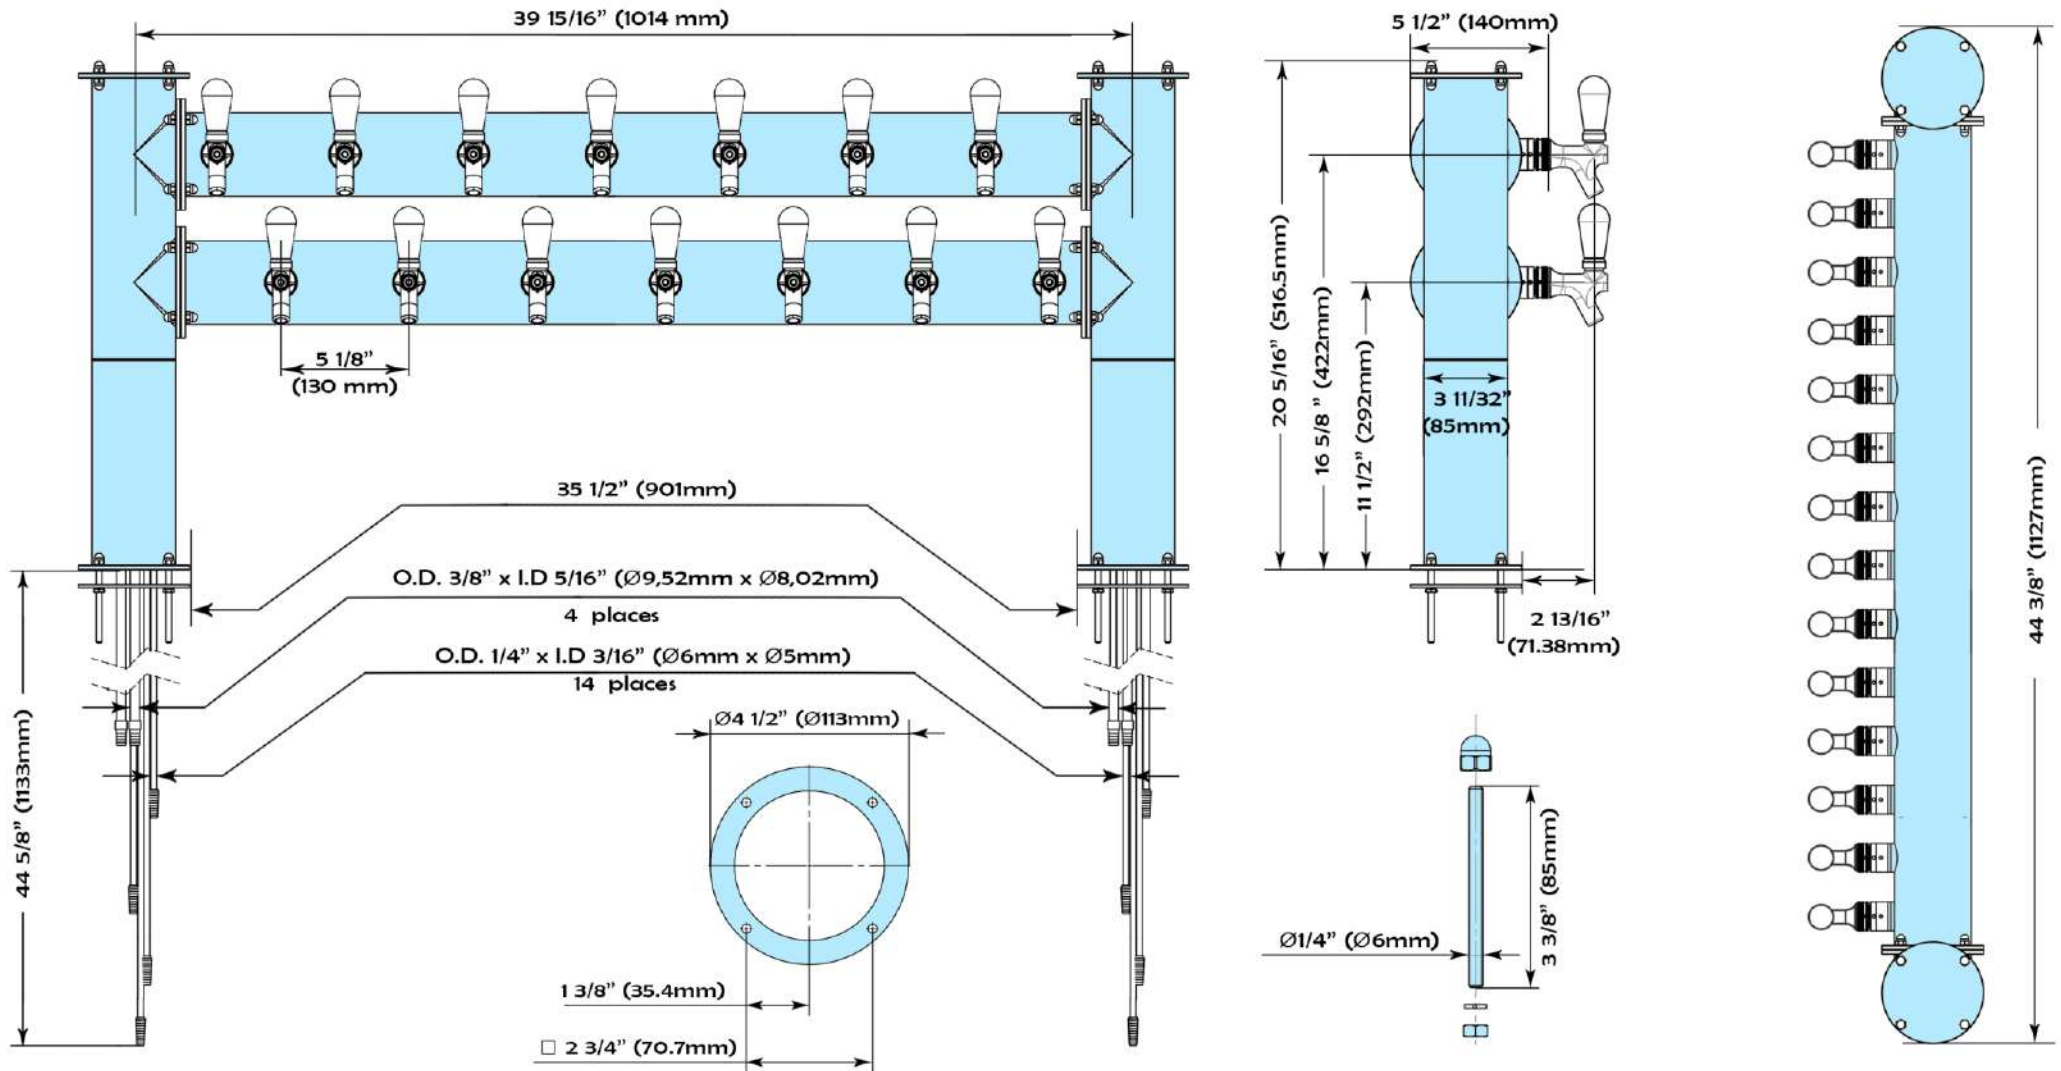

Double Bridge 14

Beverage Dispensing Tower

UBC Group USA

65 North Central Dr. O'Fallon, MO 63366, USA
Ph.: (636) 379-2226, Fax: (866) 659-8904
Toll Free: (888) 808-9286
Email: info@beer-co.us
Web: www.beer-co.us

UBC Group Latin America

Tokio 714, Portales Sur, Benito Juárez,
Ciudad de México 03300, Mexico
Ph: +(52) 55 2624 3458
Email: info@beer-co.com.mx
Web: www.beer-co.com.mx

UBC Group Canada

1143 Haultain Court, Mississauga,
ON L4W 2K1, Canada
Ph: (905) 629-2597
Email: info@beer-co.ca
Web: www.beer-co.ca