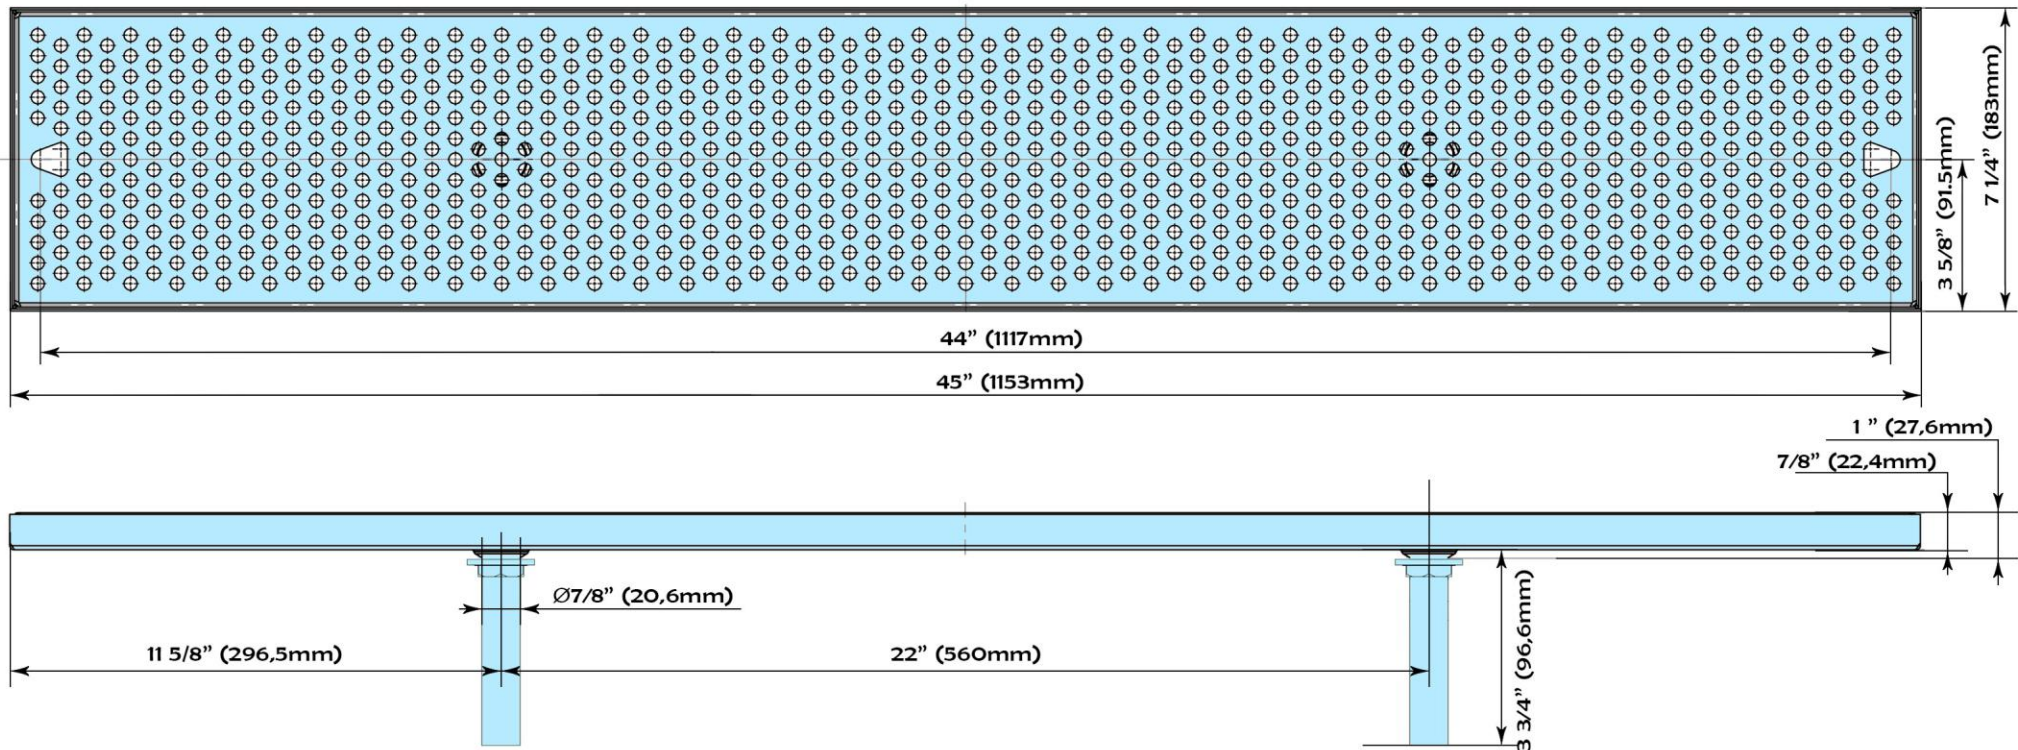

UBC group USA

65 North Central Dr. O'Fallon, MO 63366, USA
Ph.: (636) 379-2226, Fax: (866) 659-8904
Toll Free: (888) 808-9286
Email: info@beer-co.us
Web: www.beer-co.us

UBC Group Latin America

Kepler 7, PB, Mexico City 11590
Ph: +(52) 55 2624 3458
Email: info@beer-co.com.mx
Web: www.beer-co.com.mx

UBC Group Canada

1143 Haultain Court,
Mississauga, ON, L4W 2K1
Ph: (905) 629-2597
Email: info@beer-co.ca
Web: www.beer-co.ca