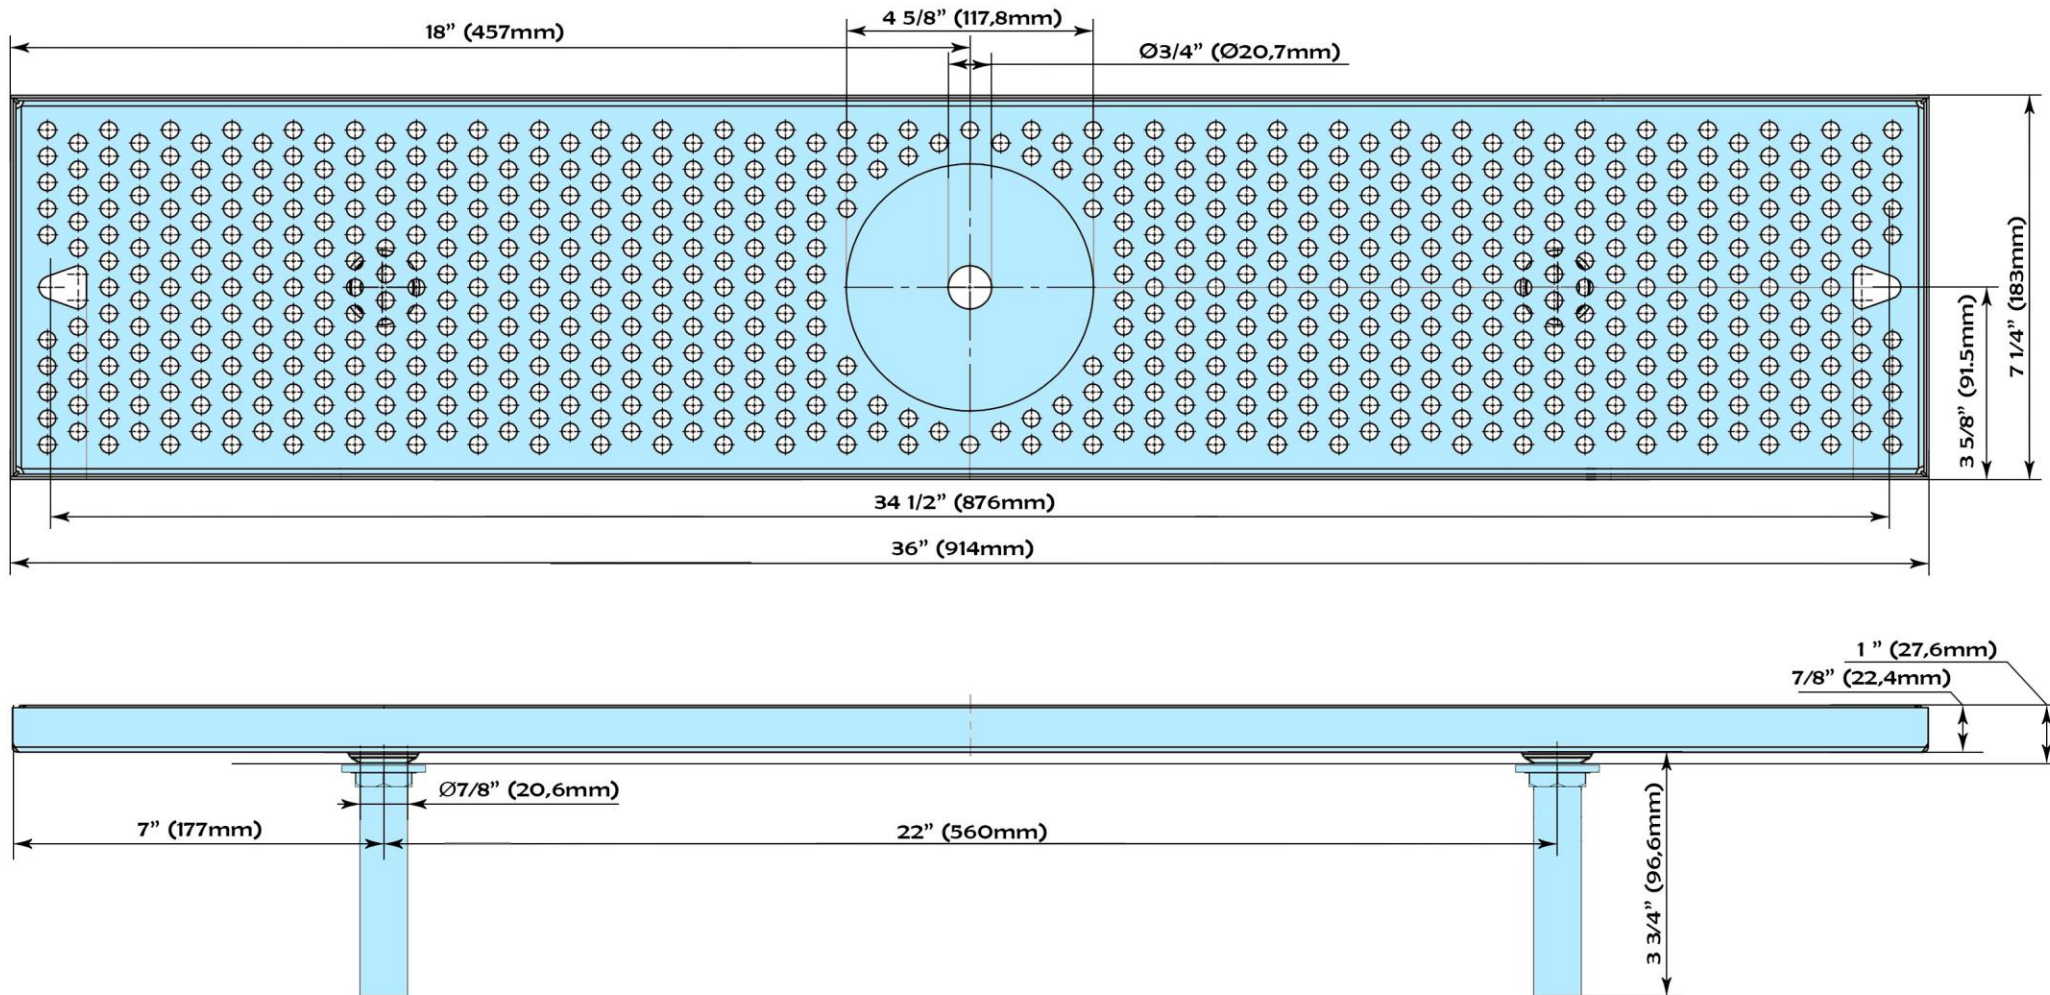

Part Number	Dimensions	Driptray
DTU36SSR	36" x 7 1/4" x 7/8"	304 Stainless Steel driptray

# Stainless Steel Driptray 36"