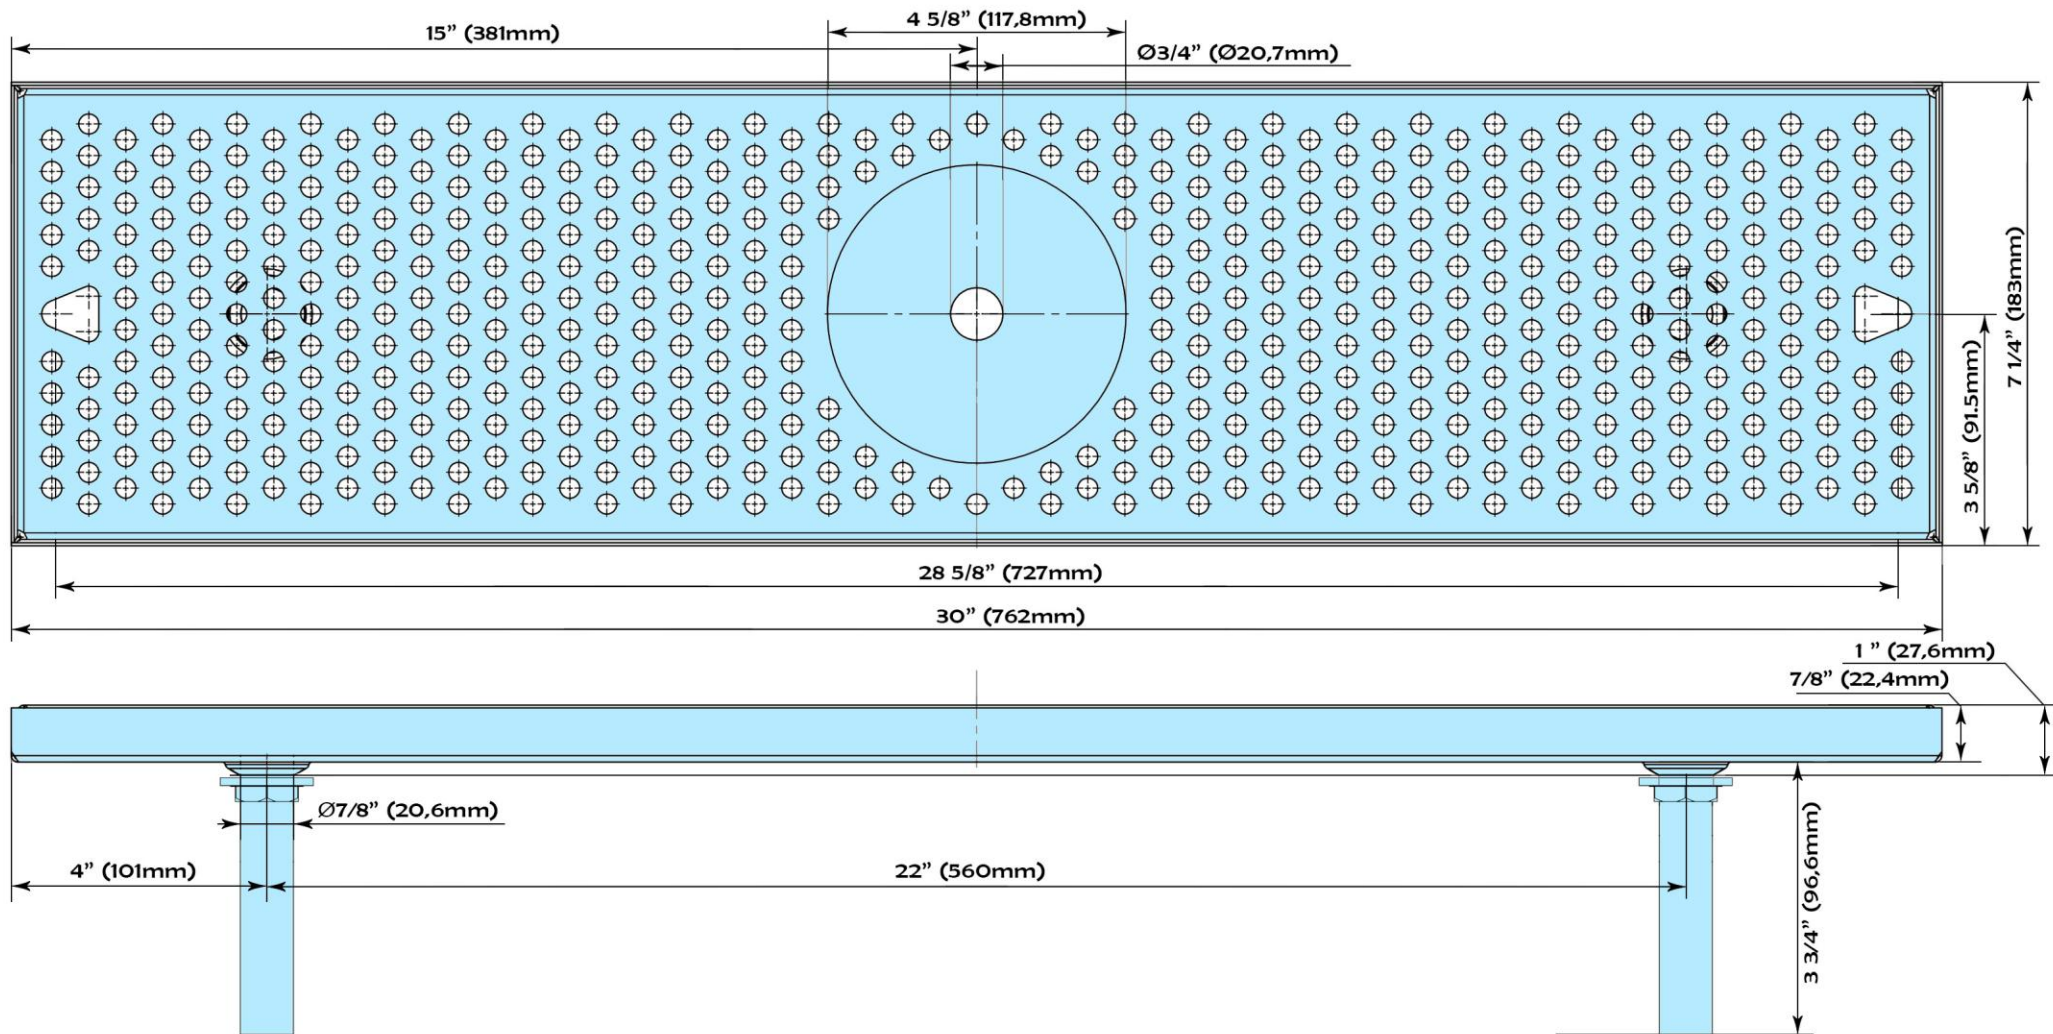

DTU30SSR

Stainless Steel Driptray 30"

UBC group USA

65 North Central Dr. O'Fallon, MO 63366, USA
Ph.: (636) 379-2226, Fax: (866) 659-8904
Toll Free: (888) 808-9286
Email: info@beer-co.us
Web: www.beer-co.us

UBC Group Latin America

Kepler 7, PB, Mexico City 11590
Ph: +(52) 55 2624 3458
Email: info@beer-co.com.mx
Web: www.beer-co.com.mx

UBC Group Canada

1143 Haultain Court,
Mississauga, ON, L4W 2K1
Ph: (905) 629-2597
Email: info@beer-co.ca
Web: www.beer-co.ca