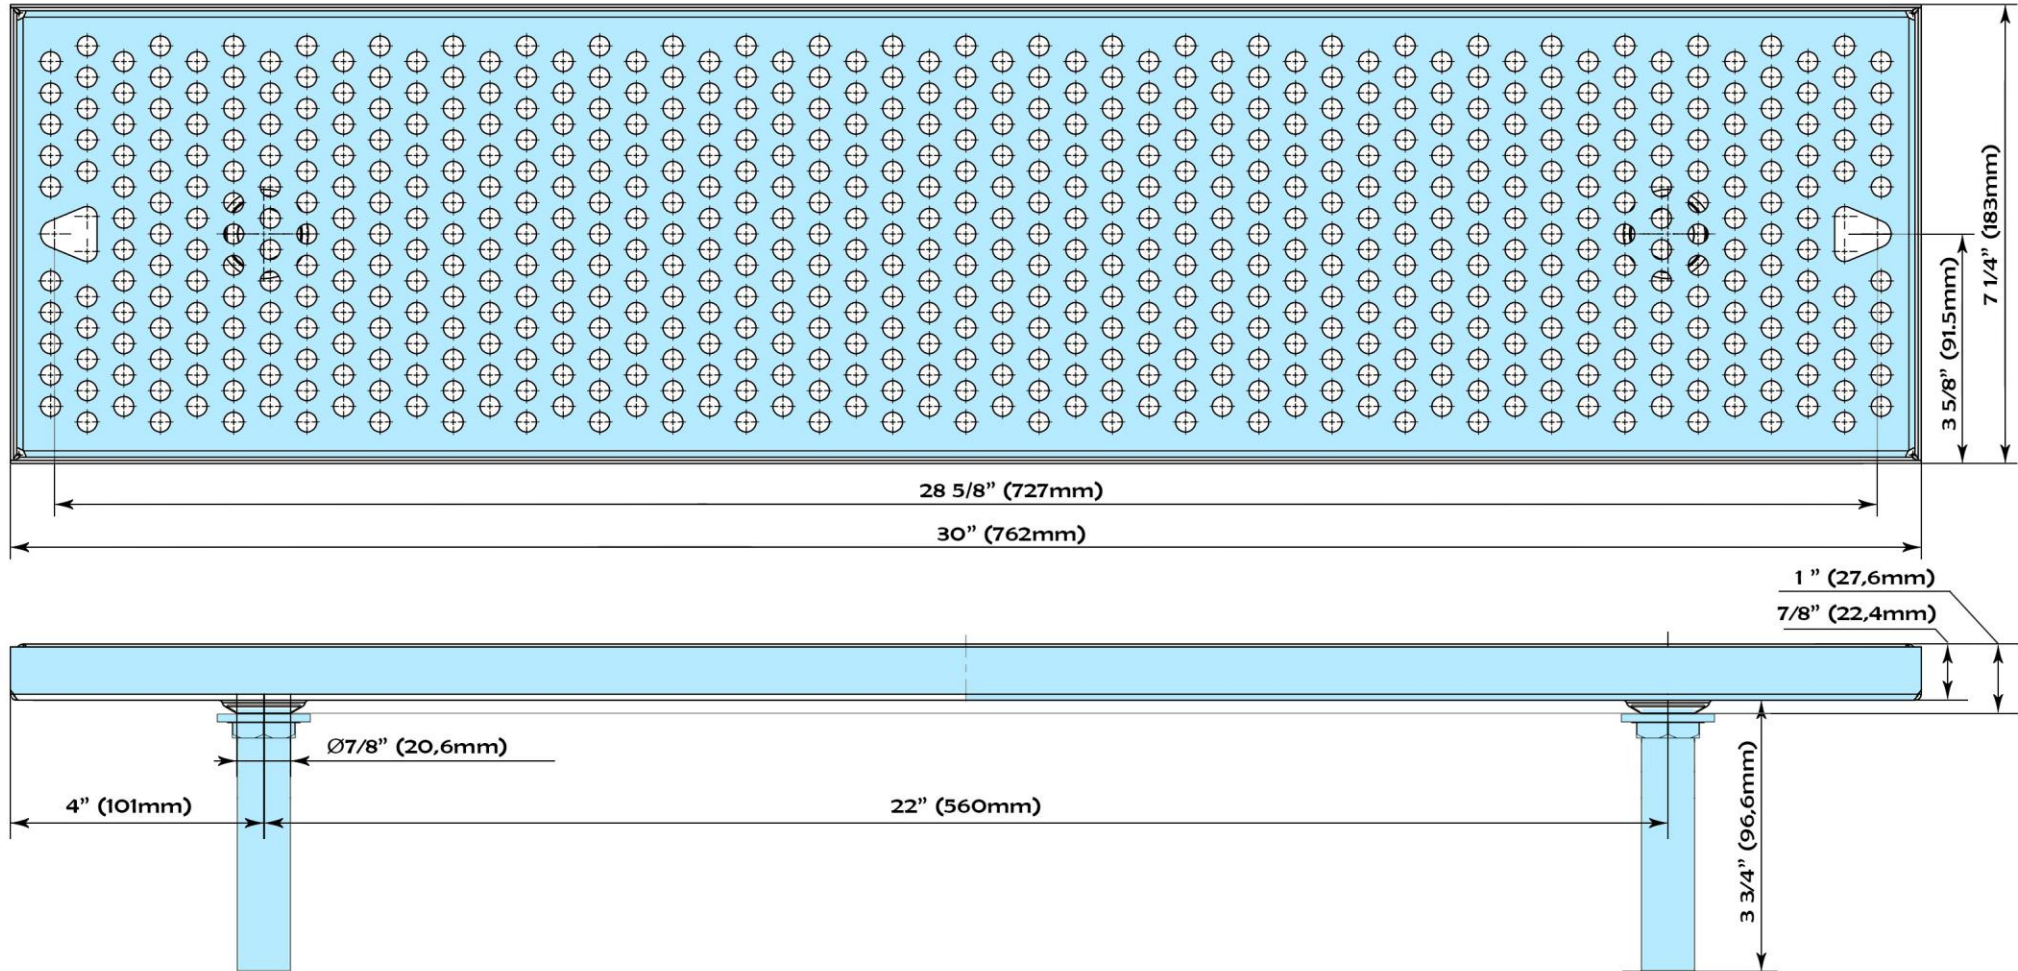

UBC group USA

65 North Central Dr. O'Fallon, MO 63366, USA
Ph.: (636) 379-2226, Fax: (866) 659-8904
Toll Free: (888) 808-9286
Email: info@beer-co.us
Web: www.beer-co.us

UBC Group Latin America

Kepler 7, PB, Mexico City 11590
Ph: +(52) 55 2624 3458
Email: info@beer-co.com.mx
Web: www.beer-co.com.mx

UBC Group Canada

1143 Haultain Court,
Mississauga, ON, L4W 2K1
Ph: (905) 629-2597
Email: info@beer-co.ca
Web: www.beer-co.ca