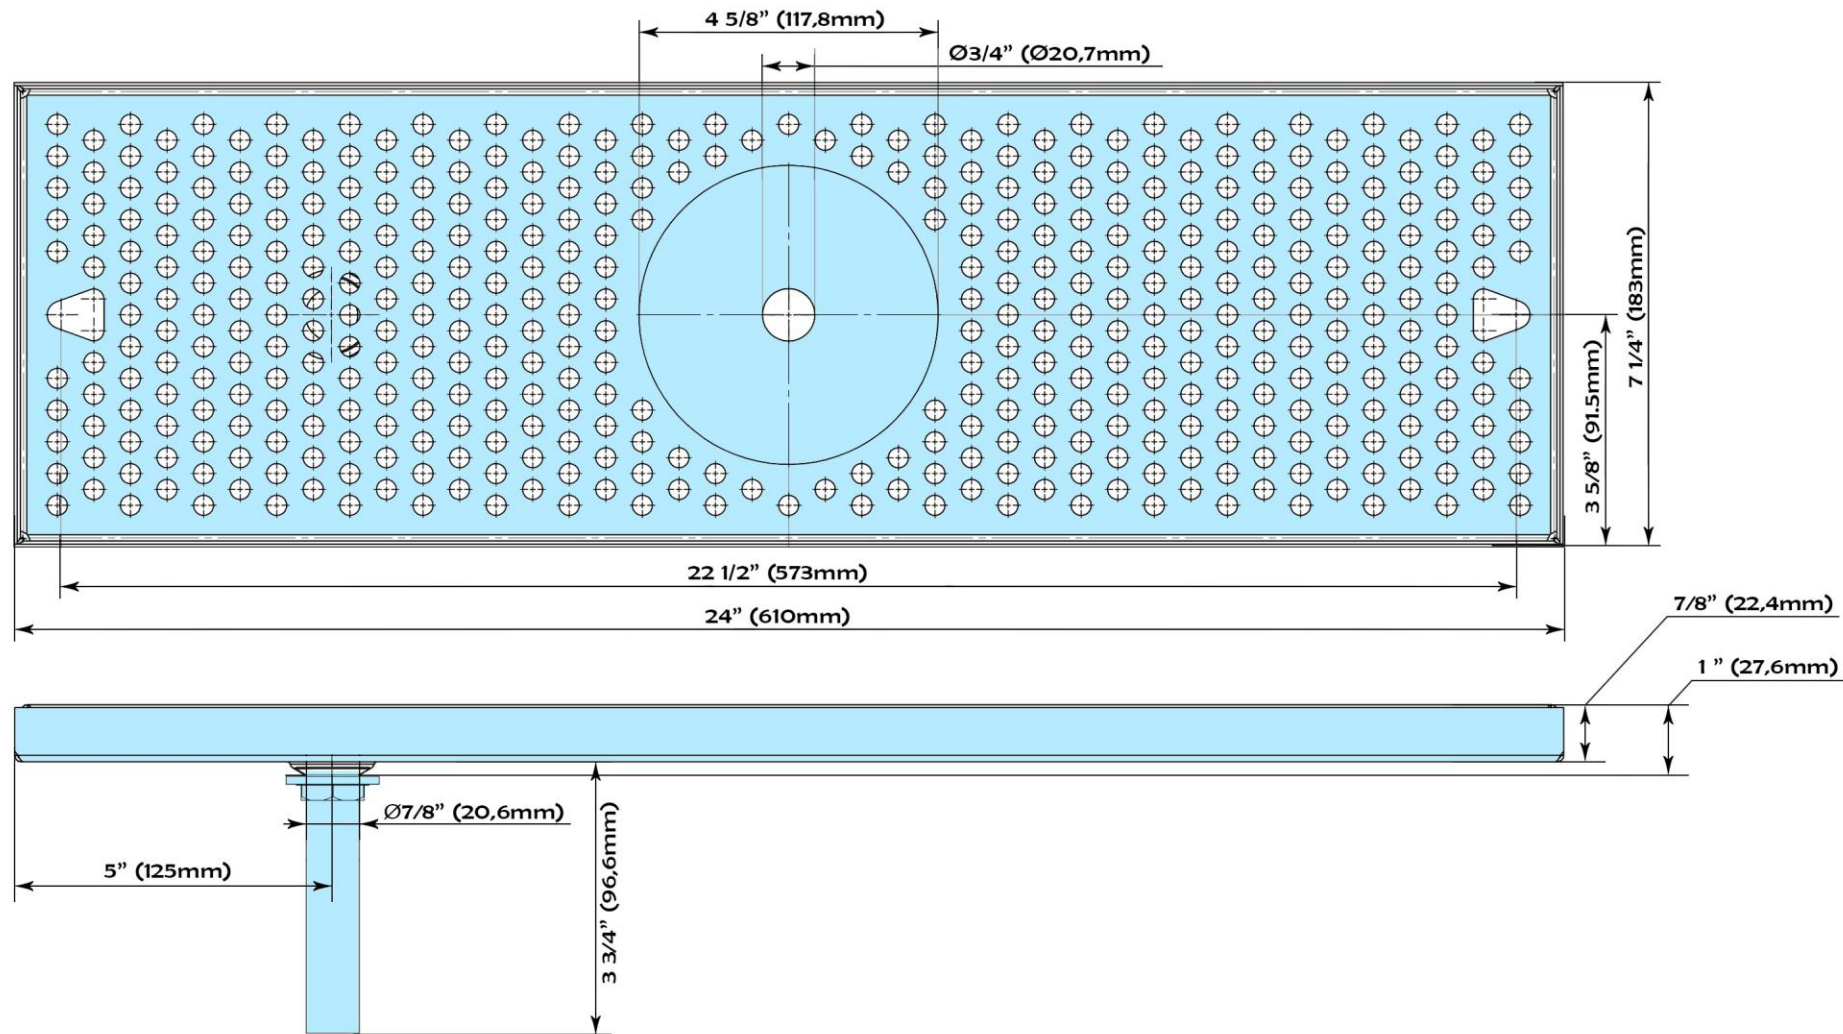

UBC group USA

65 North Central Dr. O'Fallon, MO 63366, USA
Ph.: (636) 379-2226, Fax: (866) 659-8904
Toll Free: (888) 808-9286
Email: info@beer-co.us
Web: www.beer-co.us

UBC Group Latin America

Kepler 7, PB, Mexico City 11590
Ph: +(52) 55 2624 3458
Email: info@beer-co.com.mx
Web: www.beer-co.com.mx

UBC Group Canada

1143 Haultain Court,
Mississauga, ON, L4W 2K1
Ph: (905) 629-2597
Email: info@beer-co.ca
Web: www.beer-co.ca