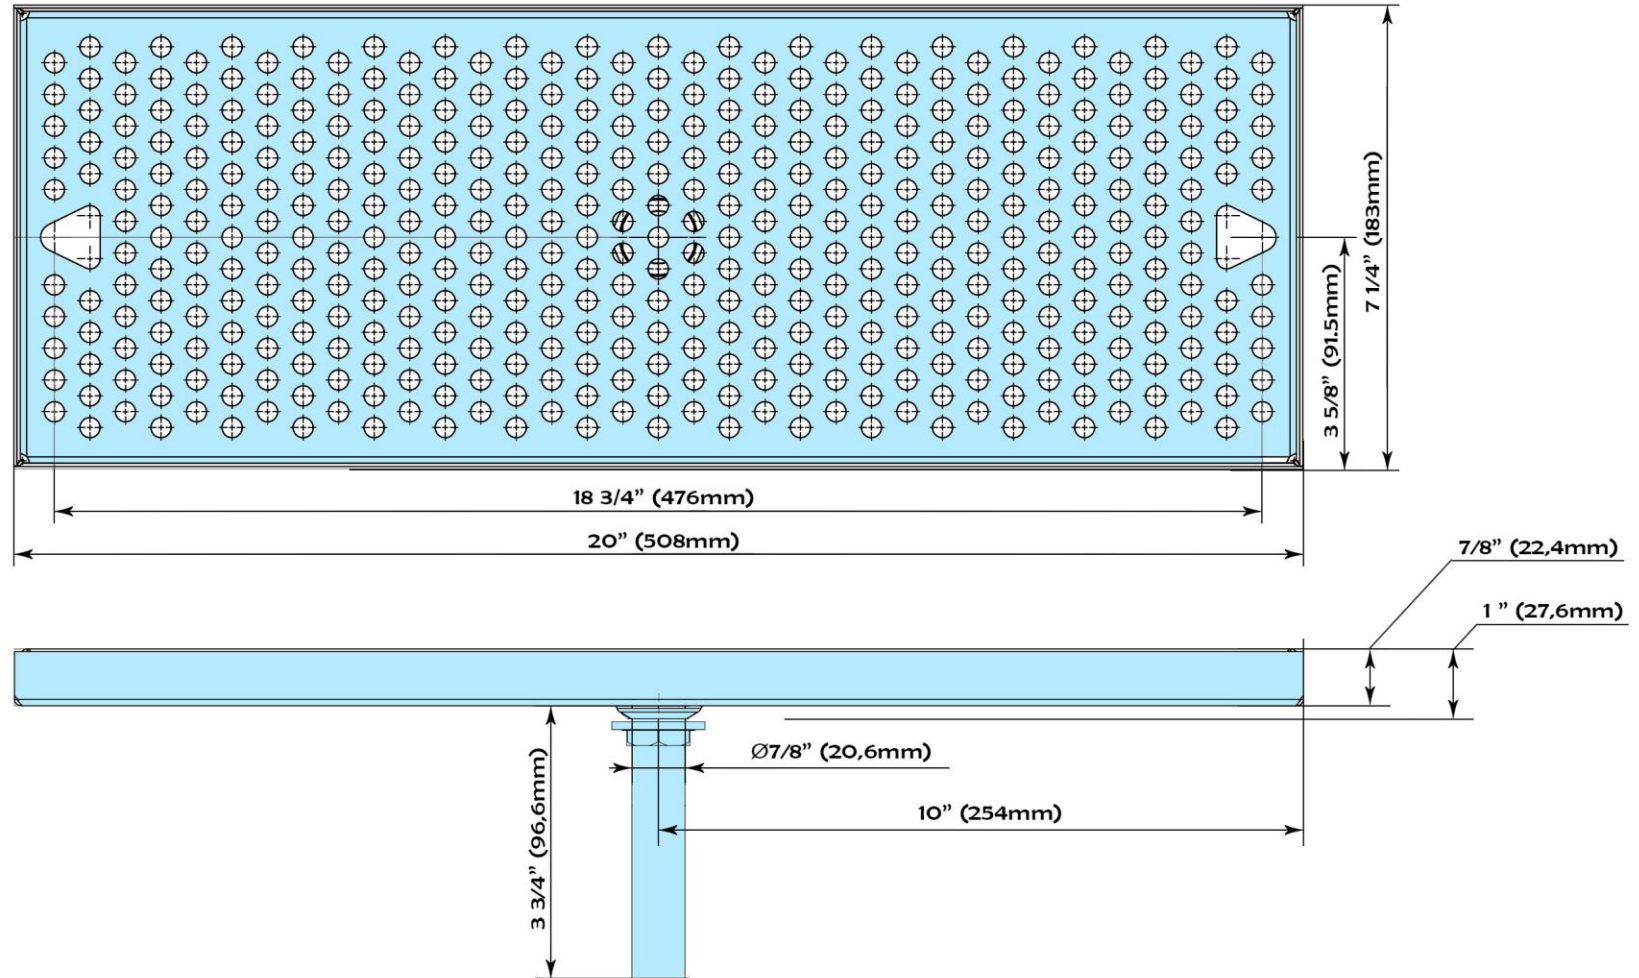

UBC group USA

65 North Central Dr. O'Fallon, MO 63366, USA
Ph.: (636) 379-2226, Fax: (866) 659-8904
Toll Free: (888) 808-9286
Email: info@beer-co.us
Web: www.beer-co.us

UBC Group Latin America

Kepler 7, PB, Mexico City 11590
Ph: +(52) 55 2624 3458
Email: info@beer-co.com.mx
Web: www.beer-co.com.mx

UBC Group Canada

1143 Haultain Court,
Mississauga, ON, L4W 2K1
Ph: (905) 629-2597
Email: info@beer-co.ca
Web: www.beer-co.ca