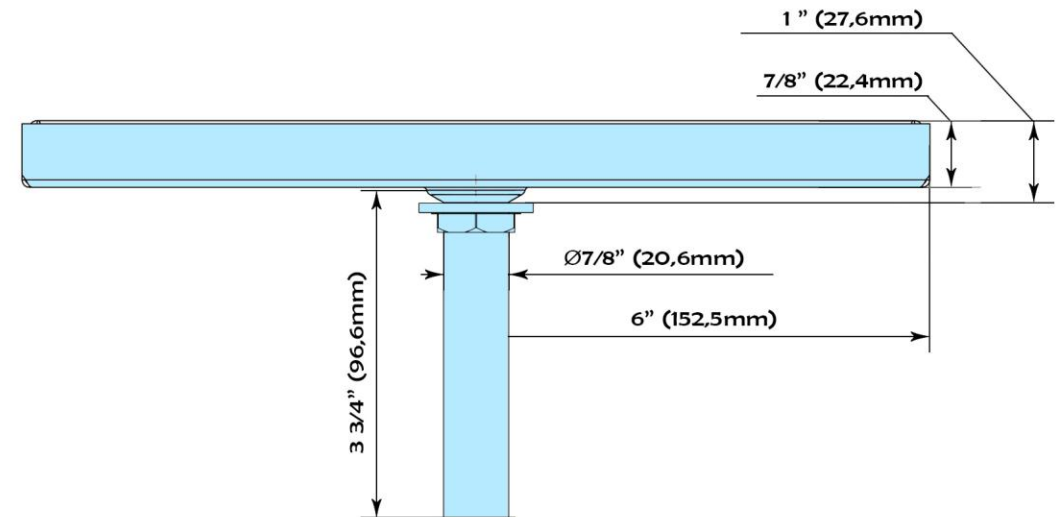

UBC group USA

65 North Central Dr. O'Fallon, MO 63366, USA
Ph.: (636) 379-2226, Fax: (866) 659-8904
Toll Free: (888) 808-9286
Email: info@beer-co.us
Web: www.beer-co.us

UBC Group Latin America

Kepler 7, PB, Mexico City 11590
Ph: +(52) 55 2624 3458
Email: info@beer-co.com.mx
Web: www.beer-co.com.mx

UBC Group Canada

1143 Haultain Court,
Mississauga, ON, L4W 2K1
Ph: (905) 629-2597
Email: info@beer-co.ca
Web: www.beer-co.ca