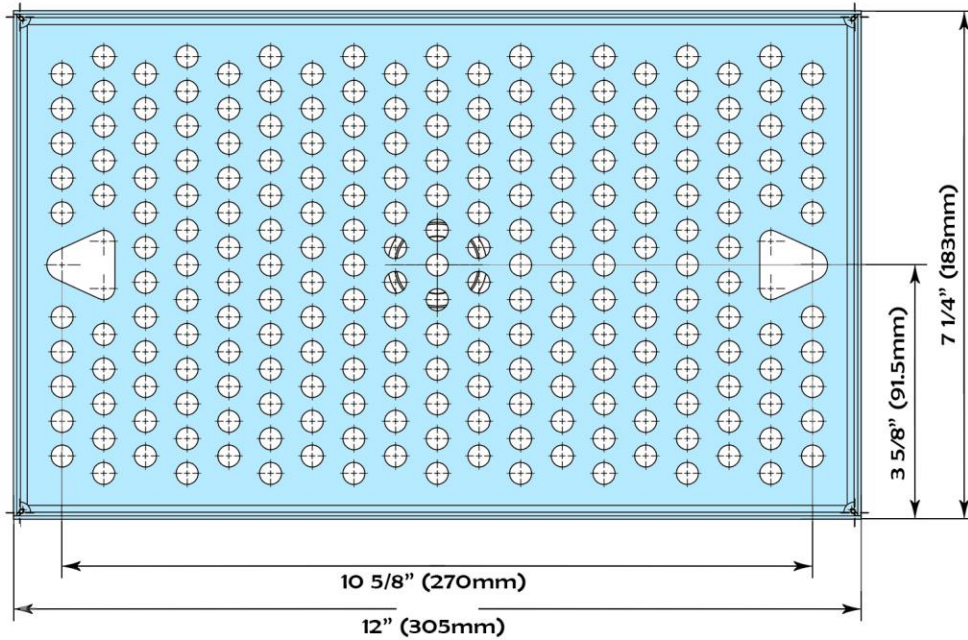

UBC group USA

65 North Central Dr. O'Fallon, MO 63366, USA
Ph.: (636) 379-2226, Fax: (866) 659-8904
Toll Free: (888) 808-9286
Email: info@beer-co.us
Web: www.beer-co.us

UBC Group Latin America

Kepler 7, PB, Mexico City 11590
Ph: +(52) 55 2624 3458
Email: info@beer-co.com.mx
Web: www.beer-co.com.mx

UBC Group Canada

1143 Haultain Court,
Mississauga, ON, L4W 2K1
Ph: (905) 629-2597
Email: info@beer-co.ca
Web: www.beer-co.ca