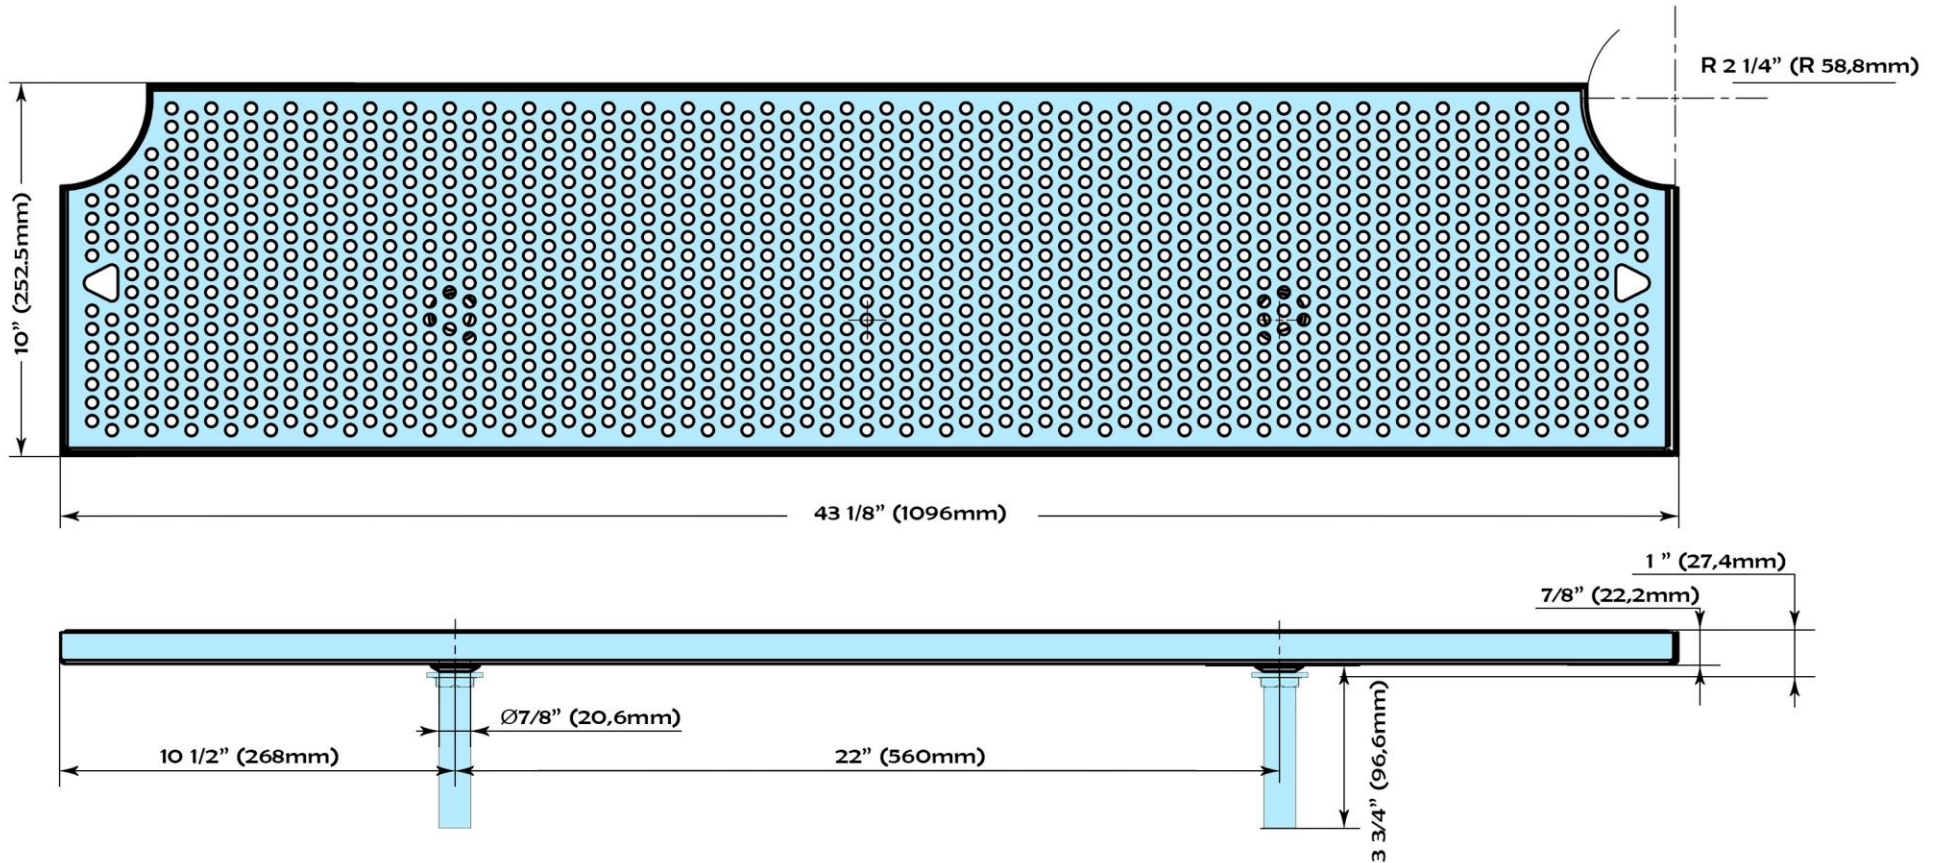

UBC group USA

65 North Central Dr. O'Fallon, MO 63366, USA
Ph.: (636) 379-2226, Fax: (866) 659-8904
Toll Free: (888) 808-9286
Email: info@beer-co.us
Web: www.beer-co.us

UBC Group Latin America

Kepler 7, PB, Mexico City 11590
Ph: +(52) 55 2624 3458
Email: info@beer-co.com.mx
Web: www.beer-co.com.mx

UBC Group Canada

1143 Haultain Court,
Mississauga, ON, L4W 2K1
Ph: (905) 629-2597
Email: info@beer-co.ca
Web: www.beer-co.ca