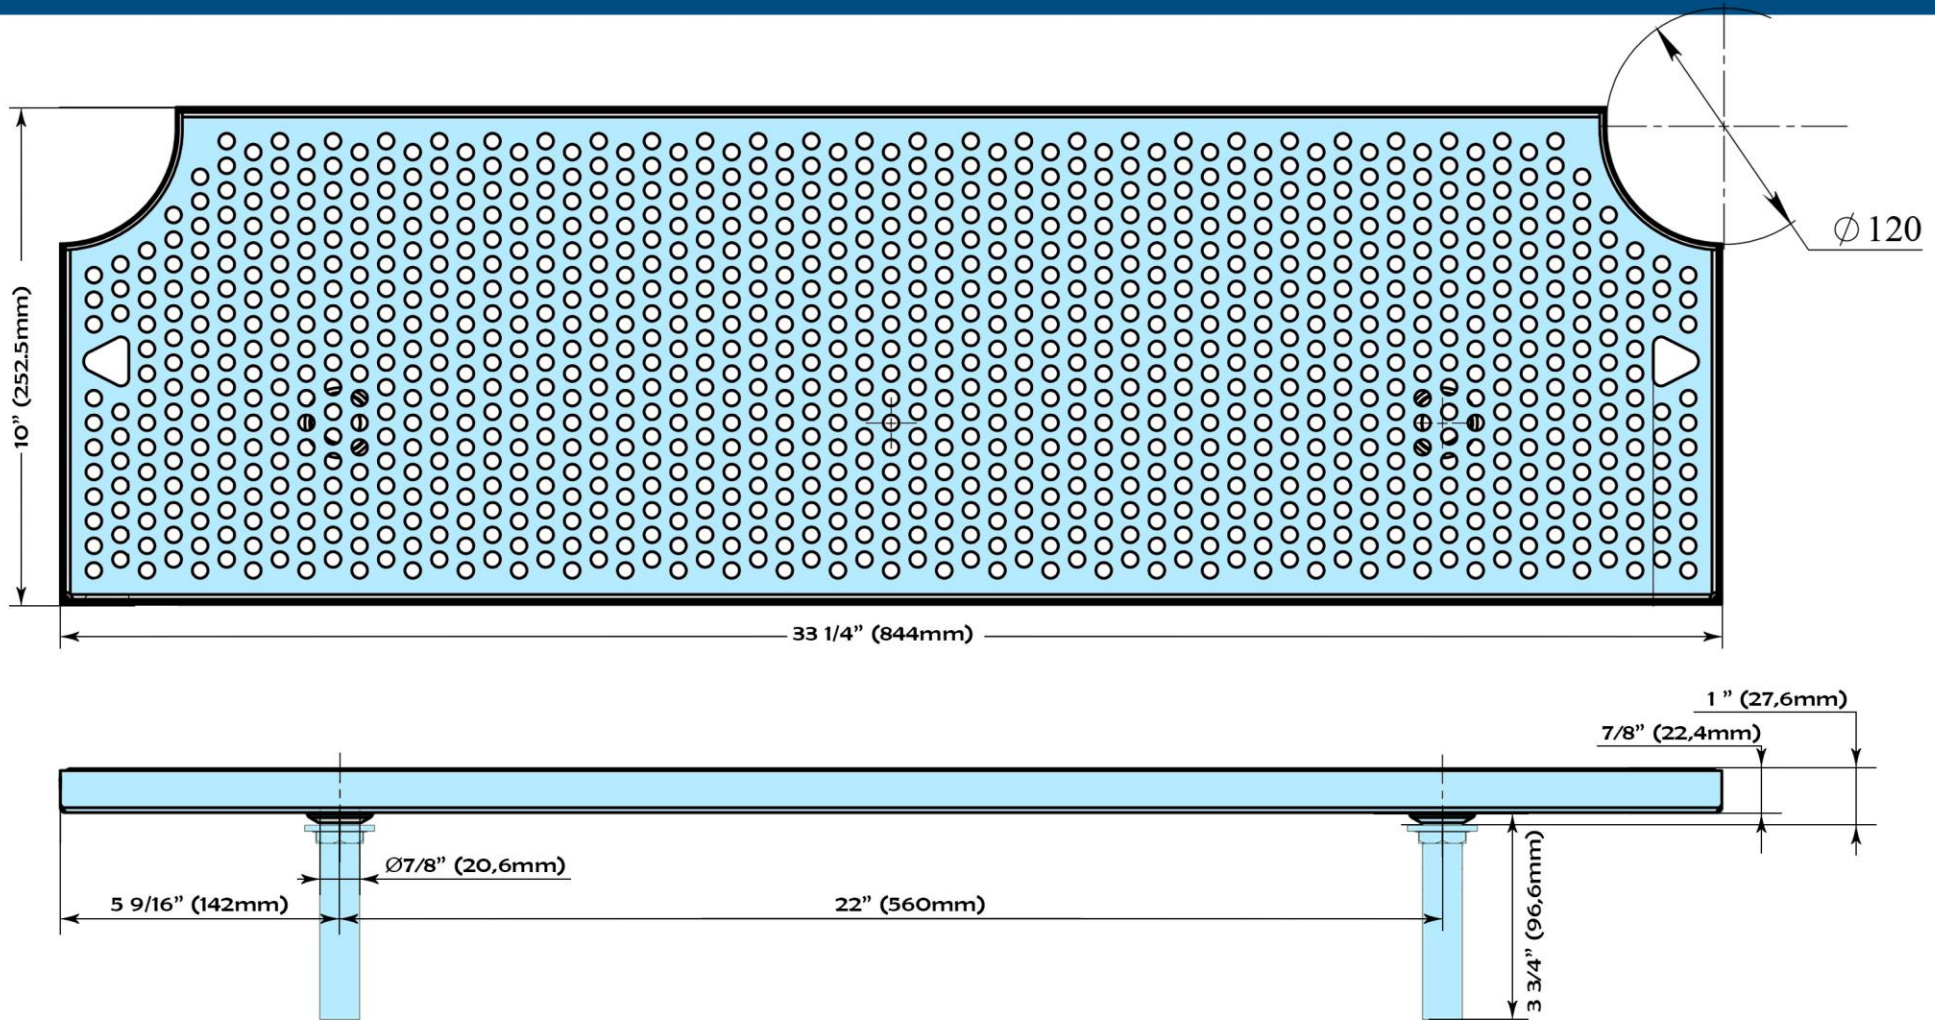

UBC group USA

65 North Central Dr. O'Fallon, MO 63366, USA
Ph.: (636) 379-2226, Fax: (866) 659-8904
Toll Free: (888) 808-9286
Email: info@beer-co.us
Web: www.beer-co.us

UBC Group Latin America

Kepler 7, PB, Mexico City 11590
Ph: +(52) 55 2624 3458
Email: info@beer-co.com.mx
Web: www.beer-co.com.mx

UBC Group Canada

1143 Haultain Court,
Mississauga, ON, L4W 2K1
Ph: (905) 629-2597
Email: info@beer-co.ca
Web: www.beer-co.ca