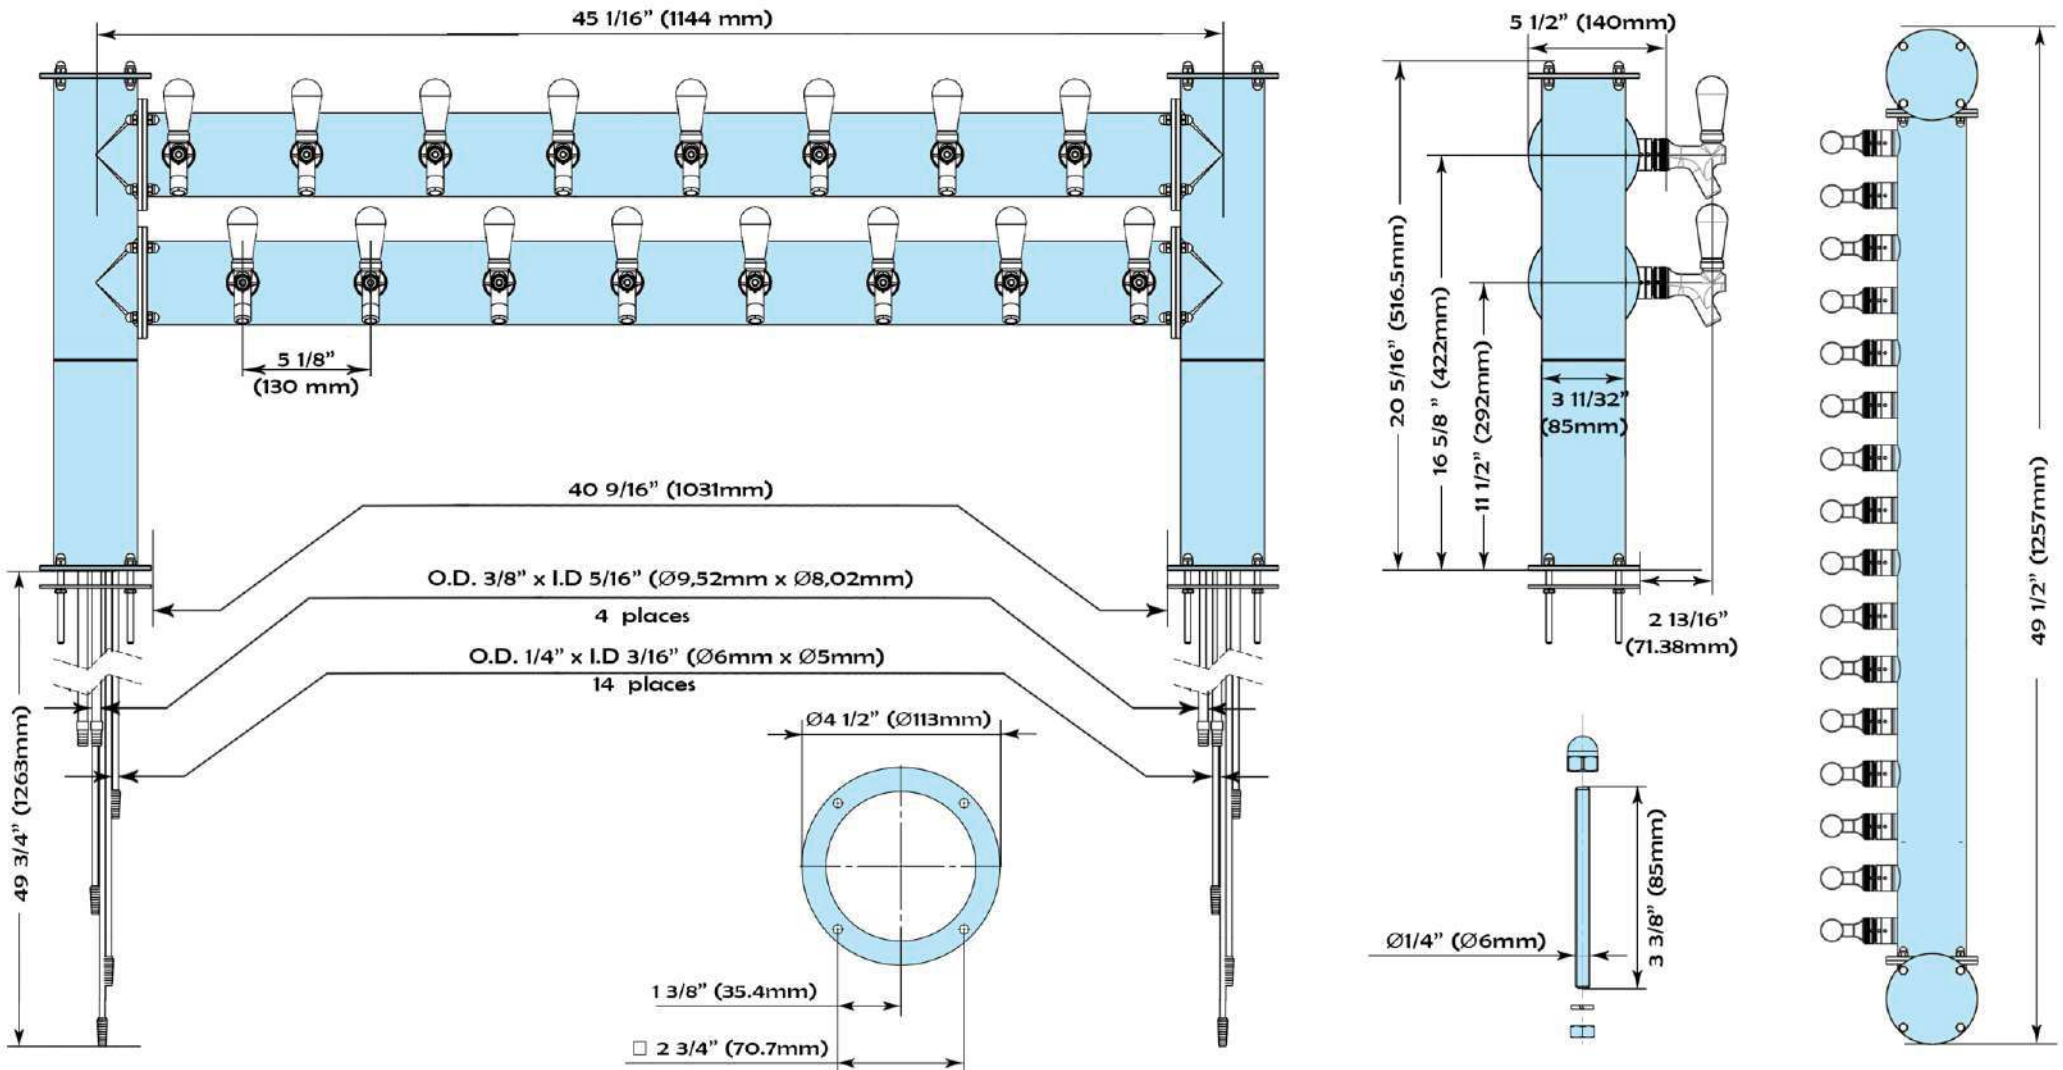

Double Bridge 16

Beverage Dispensing Tower

UBC Group USA

65 North Central Dr. O'Fallon,
MO 63366

Phone: +1 (636) 379-2226
Toll Free: +1 (888) 808-9286
Fax: +1 (866) 659-8904
Email: info@beer-co.us

UBC Cool Canada INC

1715 Meyerside drive, unit 7-9
Mississauga, ON, Canada, L5T1C5

Phone: +1 (905) 629-2597
Toll Free: +1 (866) 995-9965
Fax: +1 (905) 629-2577
Email: info@beer-co.ca

Grupo Cerveceros Ukraniano

S.A DE C.V. Tokio 714, Portales
Sur Benito Juárez Ciudad
de México 03300

Phone: +52 55 4758 3690
Cel: +52 1 (55) 48668127
Email: info@beer-co.com.mx