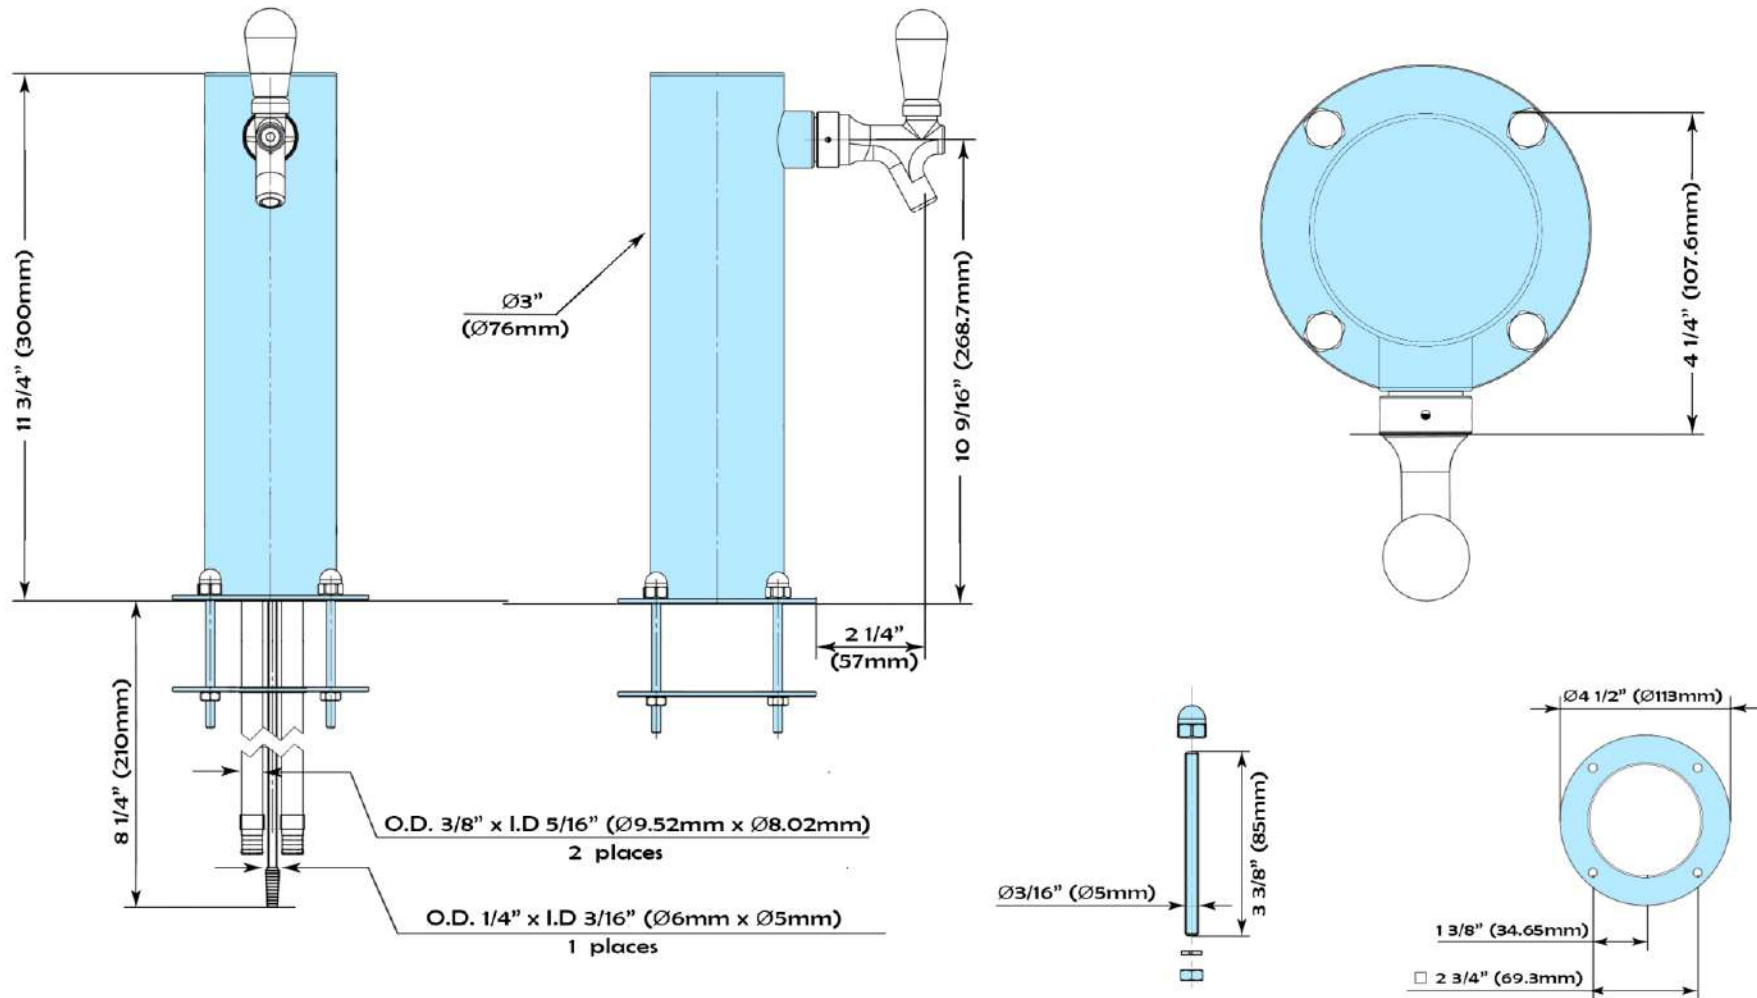

Cylinder Glycol 1

Beverage Dispensing Tower

UBC group USA

65 North Central Dr. O'Fallon, MO 63366, USA
Ph.: (636) 379-2226, Fax: (866) 659-8904
Toll Free: (888) 808-9286
Email: info@beer-co.us
Web: www.beer-co.us

UBC Group Latin America

Kepler 7, PB, Mexico City 11590
Ph: +(52) 55 2624 3458
Email: info@beer-co.com.mx
Web: www.beer-co.com.mx

UBC Group Canada

1143 Haultain Court,
Mississauga, ON, L4W 2K1
Ph: (905) 629-2597
Email: info@beer-co.ca
Web: www.beer-co.ca