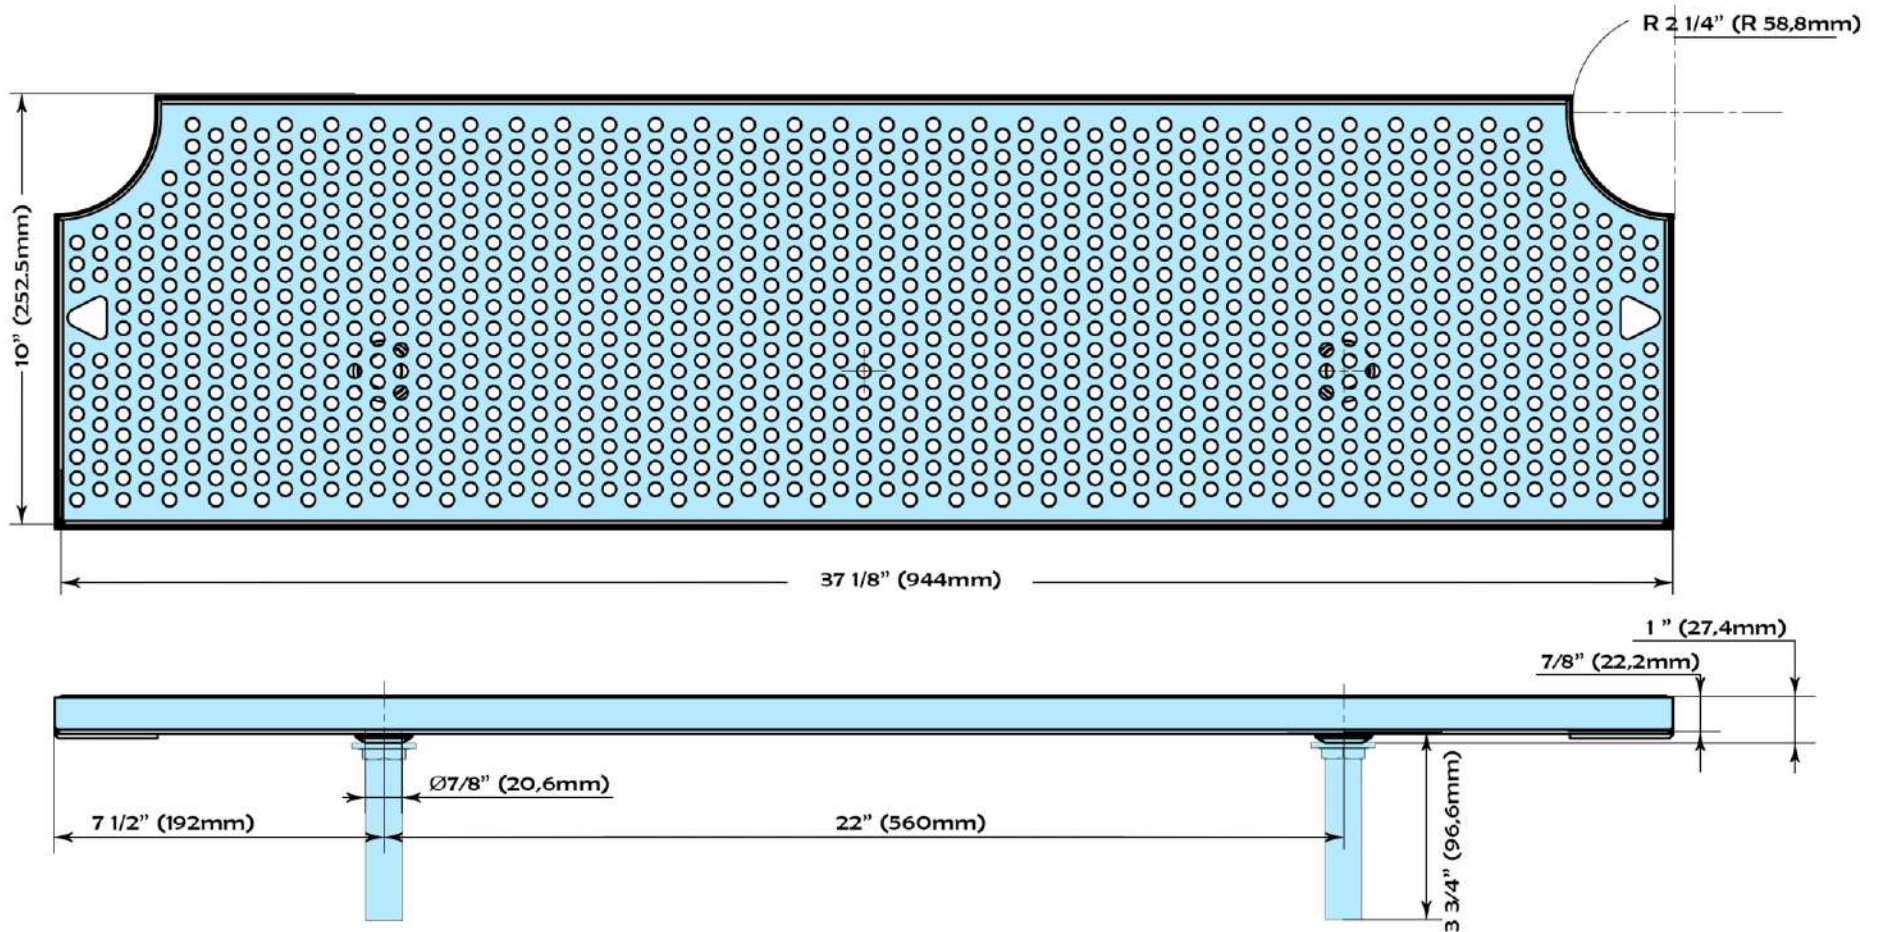

UBC group USA

65 North Central Dr. O'Fallon, MO 63366, USA
Ph.: (636) 379-2226, Fax: (866) 659-8904
Toll Free: (888) 808-9286
Email: info@beer-co.us
Web: www.beer-co.us

UBC Group Latin America

Kepler 7, PB, Mexico City 11590
Ph: +(52) 55 2624 3458
Email: info@beer-co.com.mx
Web: www.beer-co.com.mx

UBC Group Canada

1143 Haultain Court,
Mississauga, ON, L4W 2K1
Ph: (905) 629-2597
Email: info@beer-co.ca
Web: www.beer-co.ca